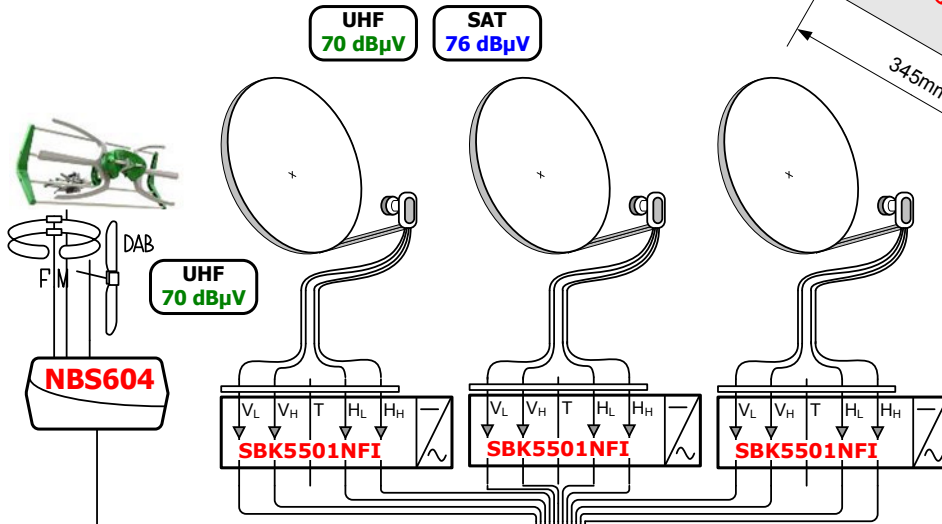

Launch level @ NBS604
 Terrestrial: 108 dB μ V @860MHz
 Launch level @ SBK 5501 NF
 Satellite: 96 dB μ V @2150MHz

T: -16 dB
 S: -25 dB
 80m CT100

T: -12 dB
 S: -19 dB
 60m CT100

T: -8 dB
 S: -13 dB
 40m CT100