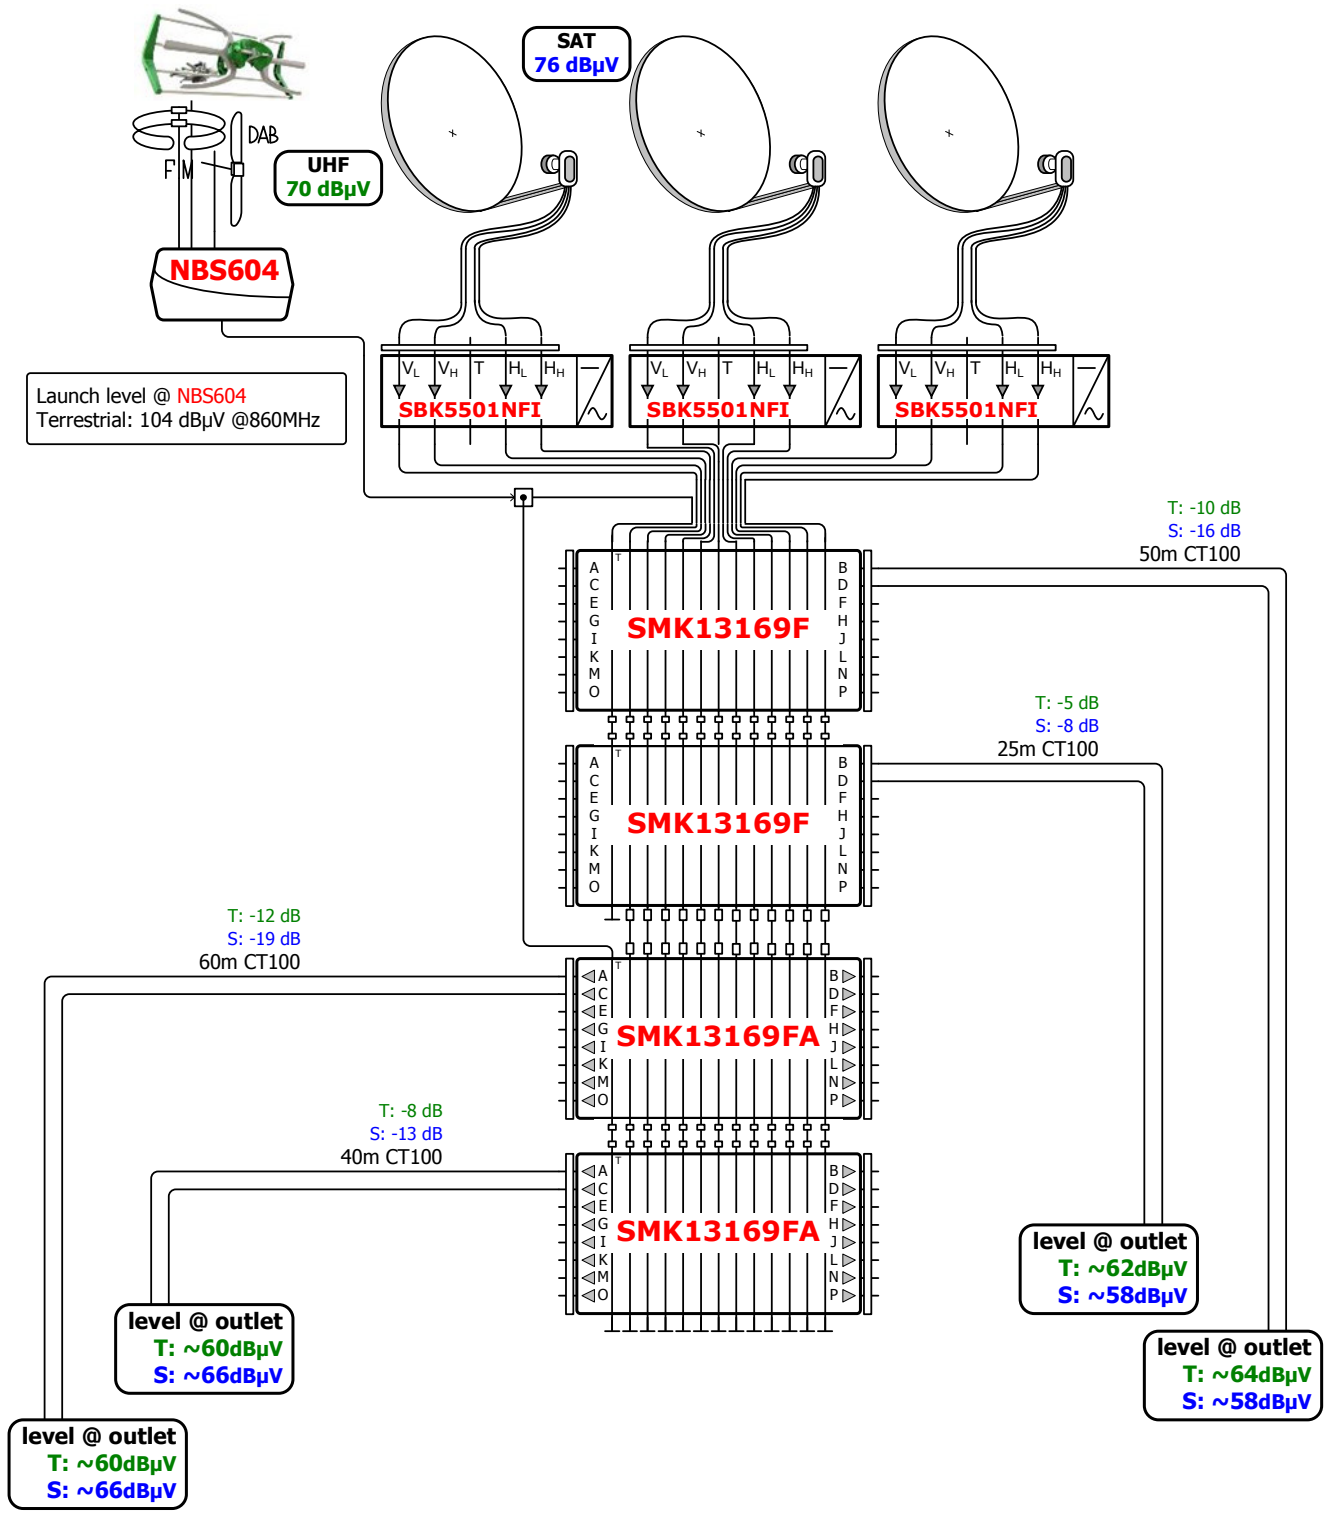

13 wire x 24 home IRS

teldis

A division of Megalith Limited

Teldis, 29a Mount Ephraim, Tunbridge Wells, Kent TN4 8AA
 Tel. (01892) 511411
 www.teldis.com info@teldis.com

Assumed off-air levels:

Terrestrial Digital 70dB μ V
 Post DSO, no analogue terr.
 Sat Digital 76dB μ V
Recommended level @ socket
 Terrestrial Digital 54dB μ V
 Sat Digital 58dB μ V