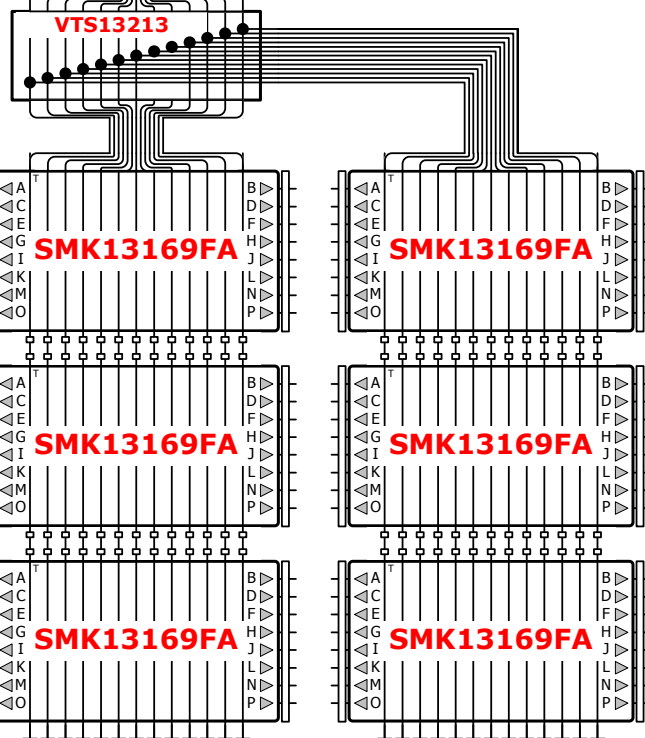

13 wire x 48 home IRS

teldis

A division of Megalith Limited

Teldis, 29a Mount Ephraim, Tunbridge Wells, Kent TN4 8AA
Tel. (01892) 511411
www.teldis.com info@teldis.com