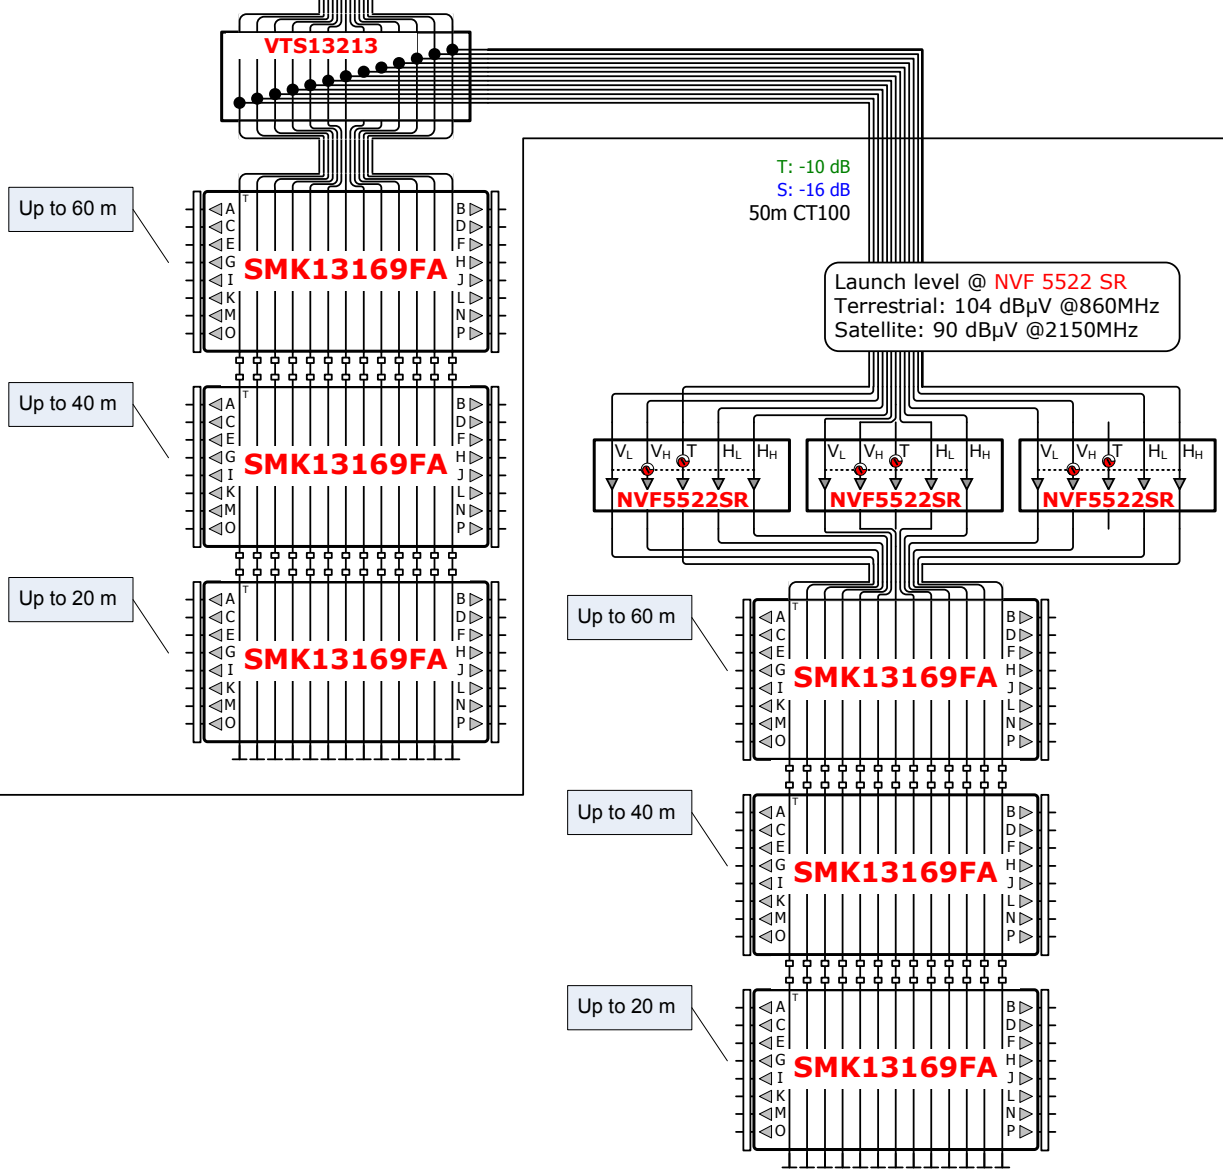

Launch level @ **NVF 5522 SR**
Terrestrial: 104 dBµV @860MHz
Satellite: 90 dBµV @2150MHz

**13 wire x 48 home IRS,
2 clusters of 24, 50m link**

teldis
A division of Megalith Limited

Teldis, 29a Mount Ephraim, Tunbridge
Wells, Kent TN4 8AA
Tel. (01892) 511411
www.teldis.com info@teldis.com