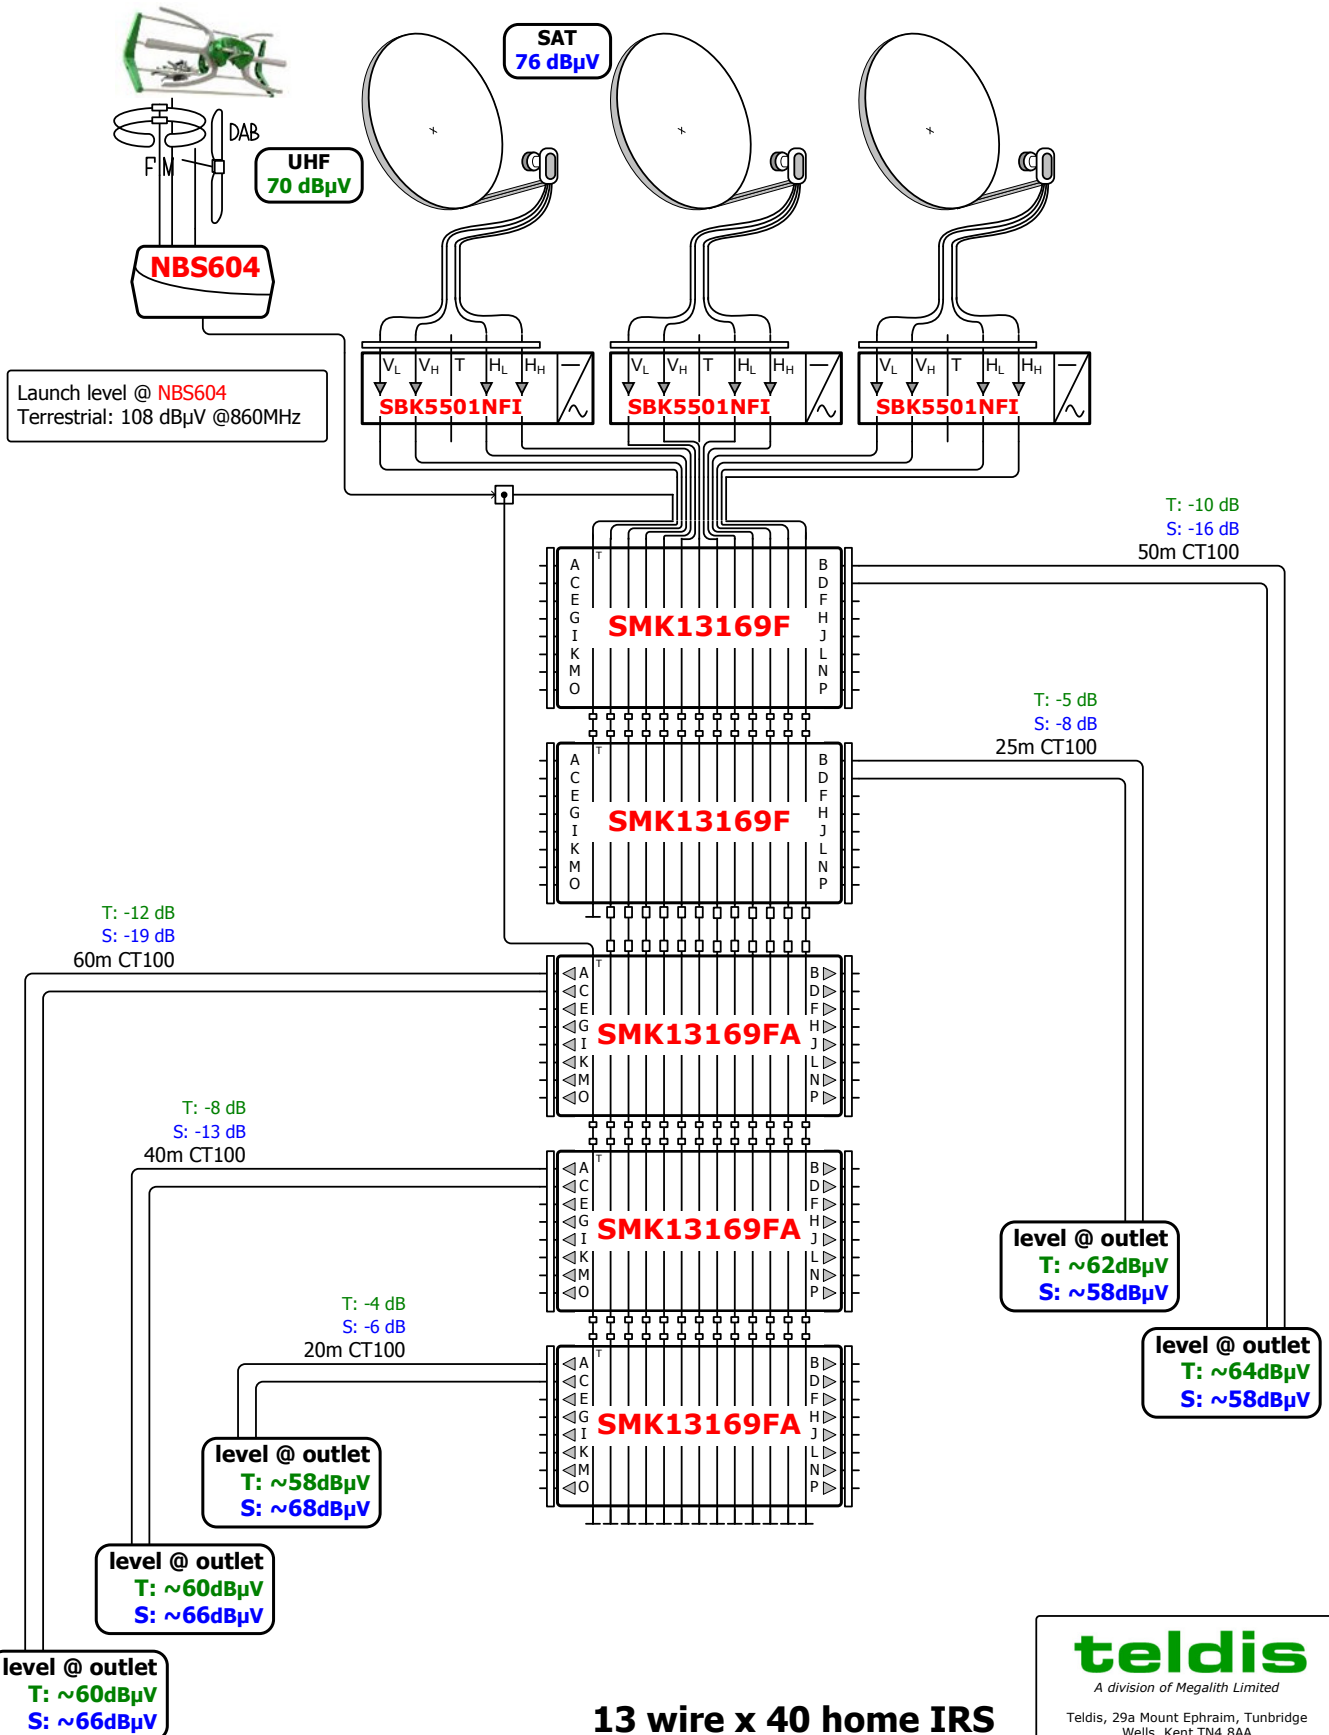

13 wire x 32 home IRS

teldis

A division of Megalith Limited

Teldis, 29a Mount Ephraim, Tunbridge Wells, Kent TN4 8AA
 Tel. (01892) 511411
 www.teldis.com info@teldis.com

Assumed off-air levels:

Terrestrial Digital 70dB μ V
 Post DSO, no analogue terr.
 Sat Digital 76dB μ V
Recommended level @ socket
 Terrestrial Digital 54dB μ V
 Sat Digital 58dB μ V