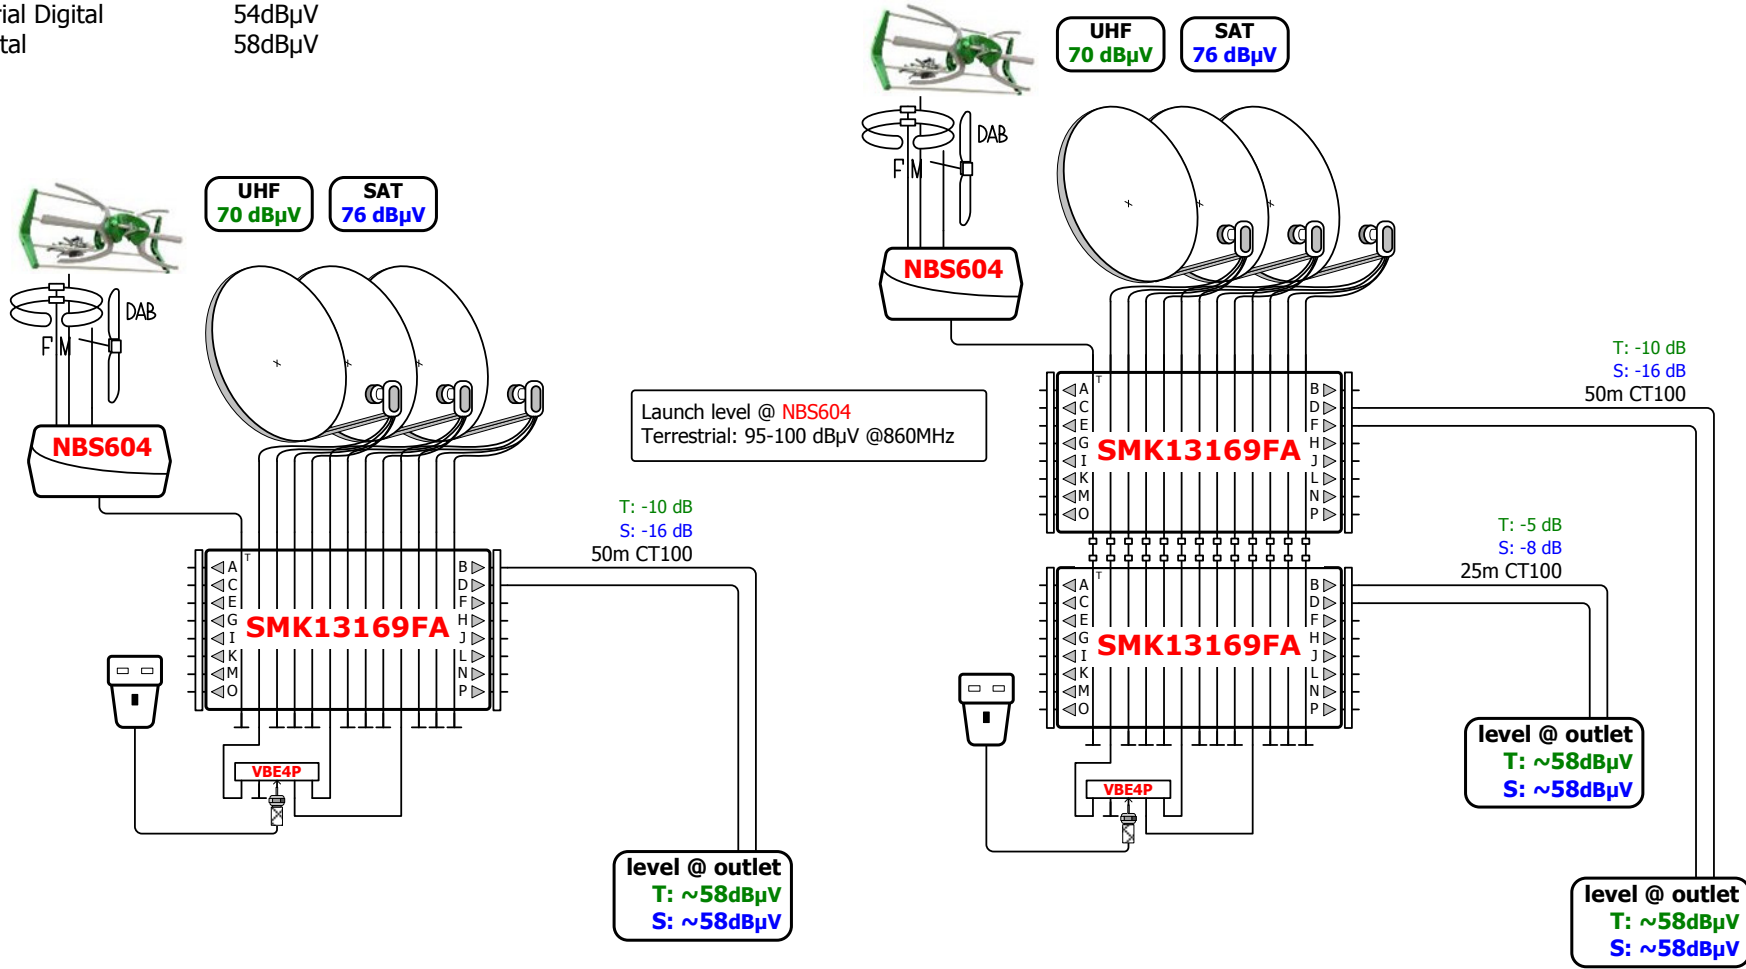

Assumed off-air levels:

Terrestrial Digital 70dB μ V

Post DSO, no analogue terr.

Sat Digital 76dB μ V

Recommended level @ socket

Terrestrial Digital 54dB μ V

Sat Digital 58dB μ V

A division of Megalith Limited
 Teldis, 29a Mount Ephraim, Tunbridge
 Wells, Kent TN4 8AA
 Tel. (01892) 511411
 www.teldis.com info@teldis.com