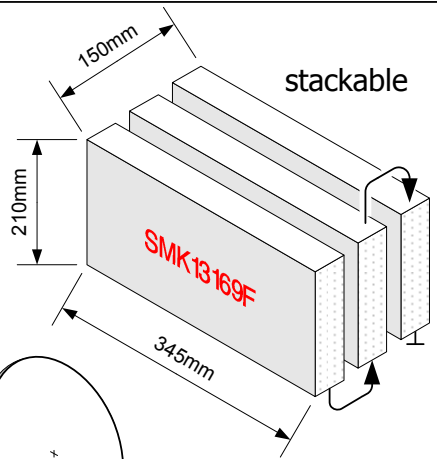

13 wire x 40 home IRS

teldis

A division of Megalith Limited

Teldis, 29a Mount Ephraim, Tunbridge Wells, Kent TN4 8AA
 Tel. (01892) 511411
 www.teldis.com info@teldis.com

Assumed off-air levels:

Terrestrial Digital 70dB μ V
 Post DSO, no analogue terr.
 Sat Digital 76dB μ V
Recommended level @ socket
 Terrestrial Digital 54dB μ V
 Sat Digital 58dB μ V