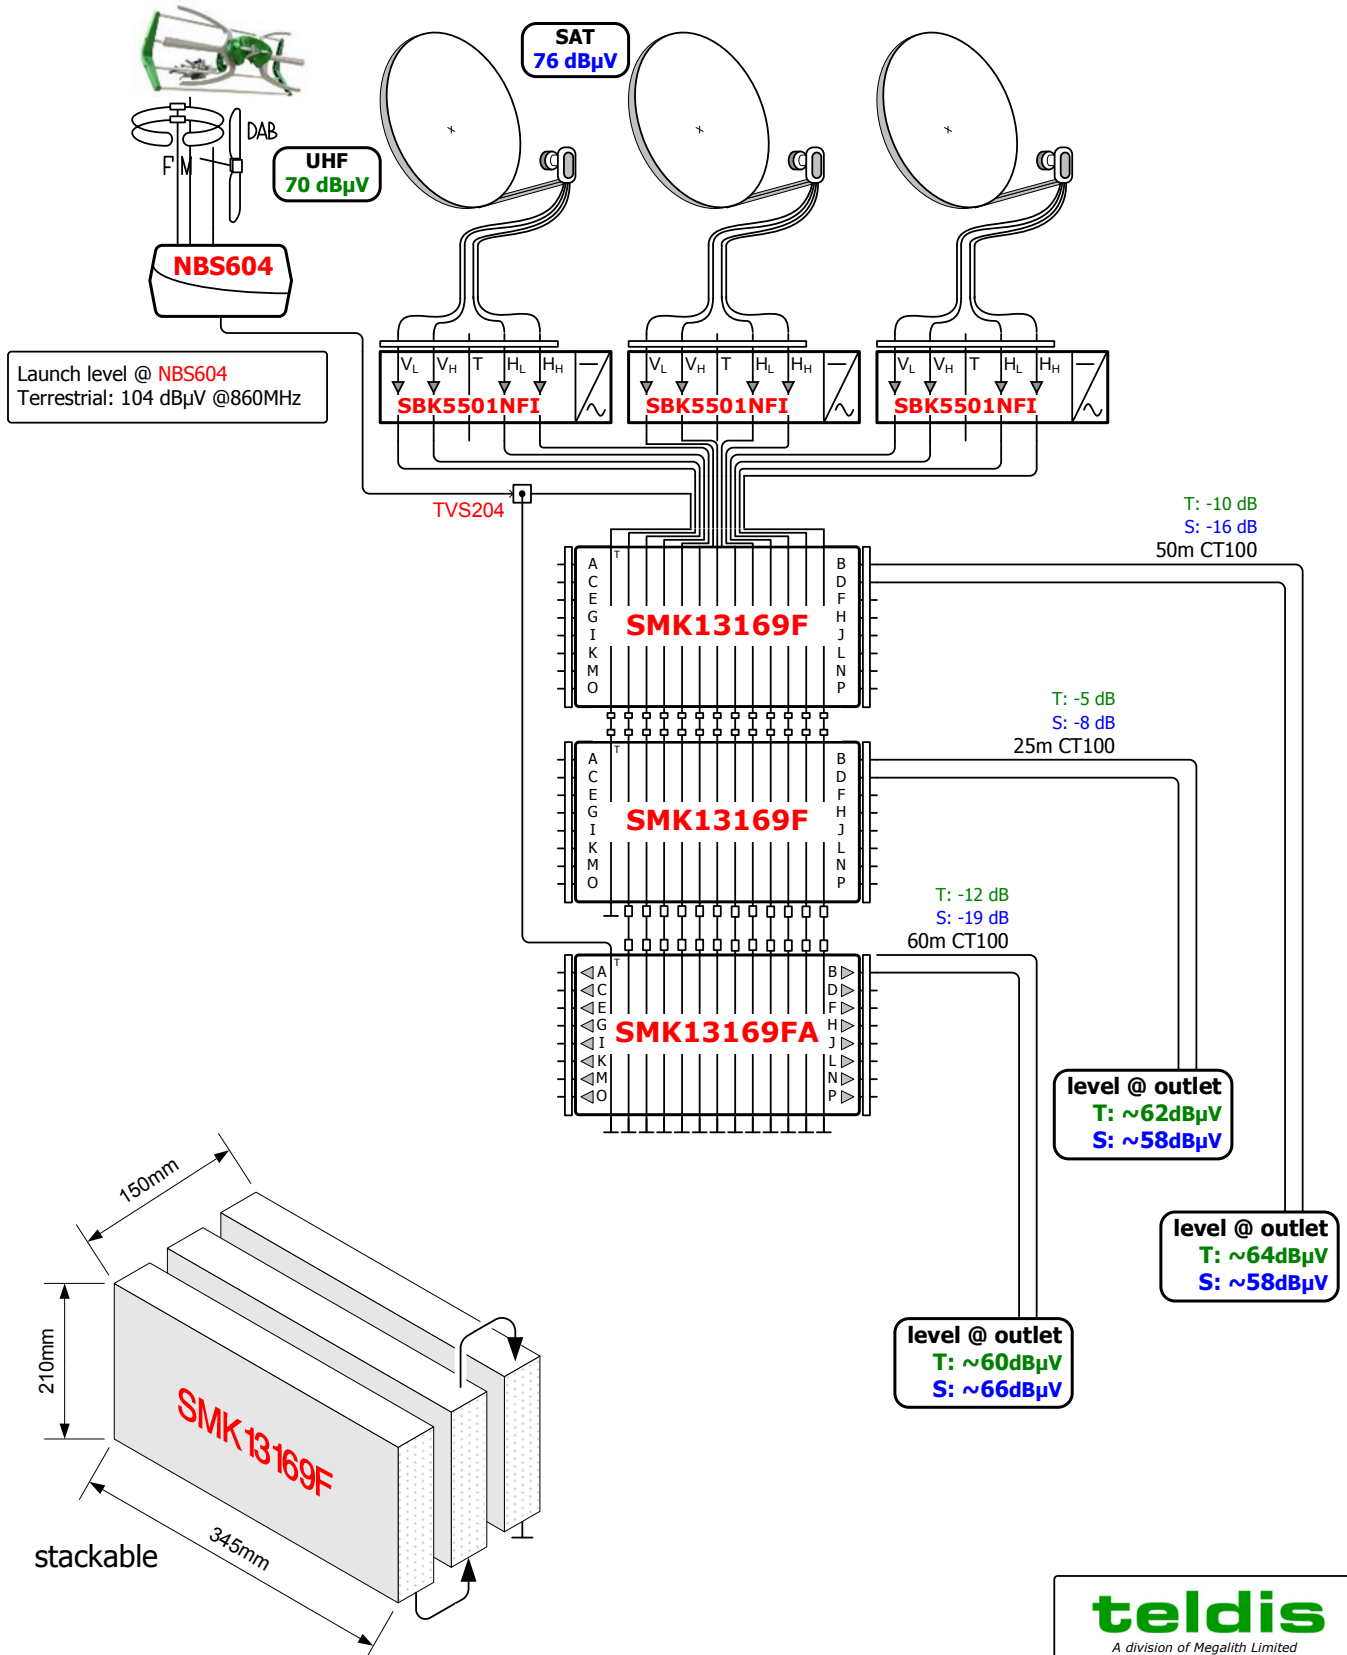

Assumed off-air levels:

Terrestrial Digital 70dB μ V
Post DSO, no analogue terr.
Sat Digital 76dB μ V
Recommended level @ socket
Terrestrial Digital 54dB μ V
Sat Digital 58dB μ V

13 wire x 24 home IRS

teldis

A division of Megalith Limited

Teldis, 29a Mount Ephraim, Tunbridge Wells, Kent TN4 8AA
Tel. (01892) 511411
www.teldis.com info@teldis.com