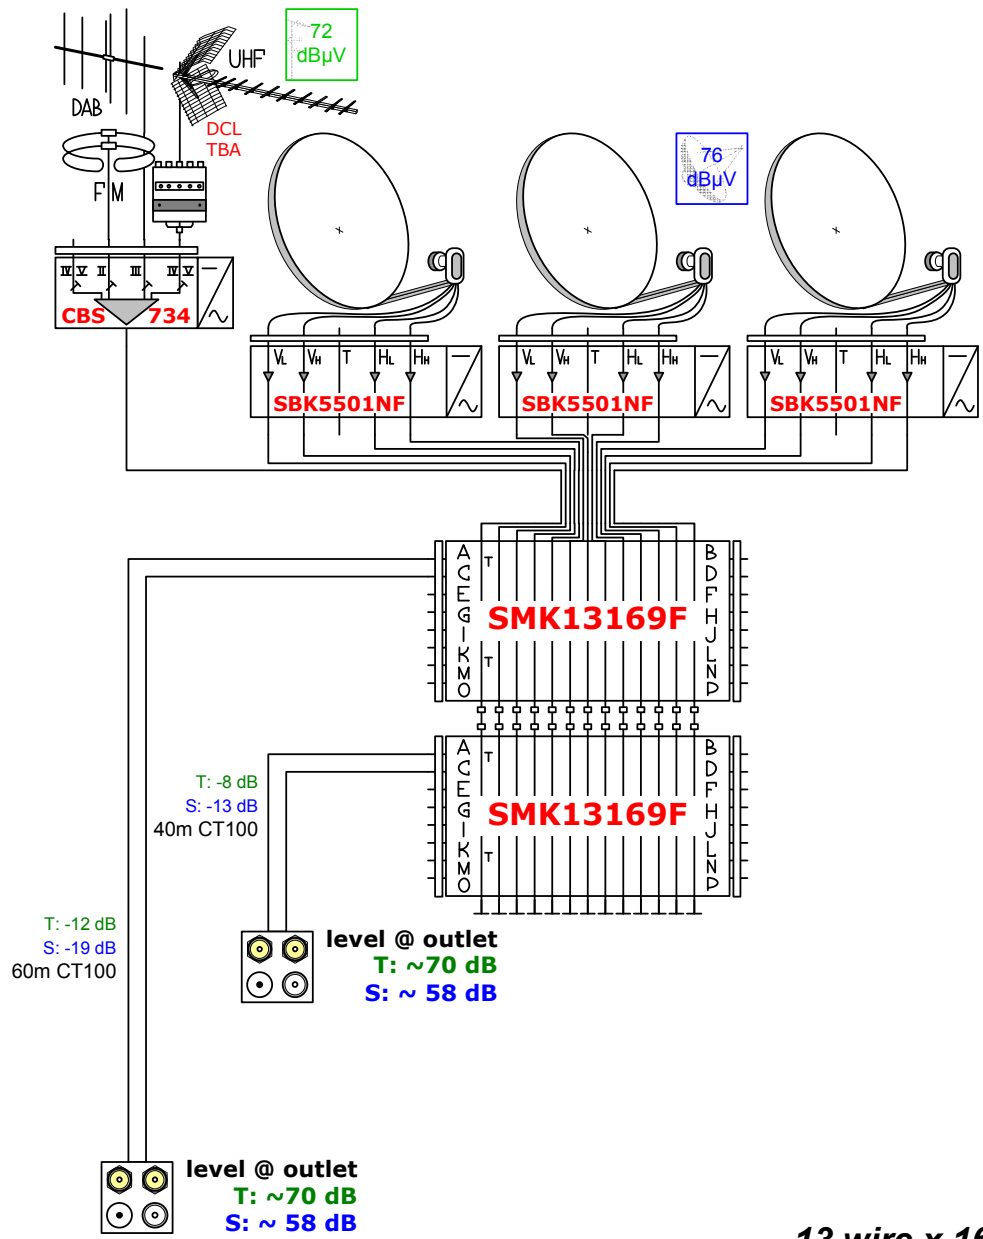

T: -10 dB
S: -16 dB
50m CT100

level @ outlet
T: ~70 dB
S: ~58 dB

level @ outlet
T: ~70 dB
S: ~58 dB

13 wire x 8 & 12 home IRS

teldis
A division of Megalith Limited

Teldis, 29a Mount Ephraim, Tunbridge Wells, Kent TN4 8AA
Tel. (01892) 511411
www.teldis.com info@teldis.com