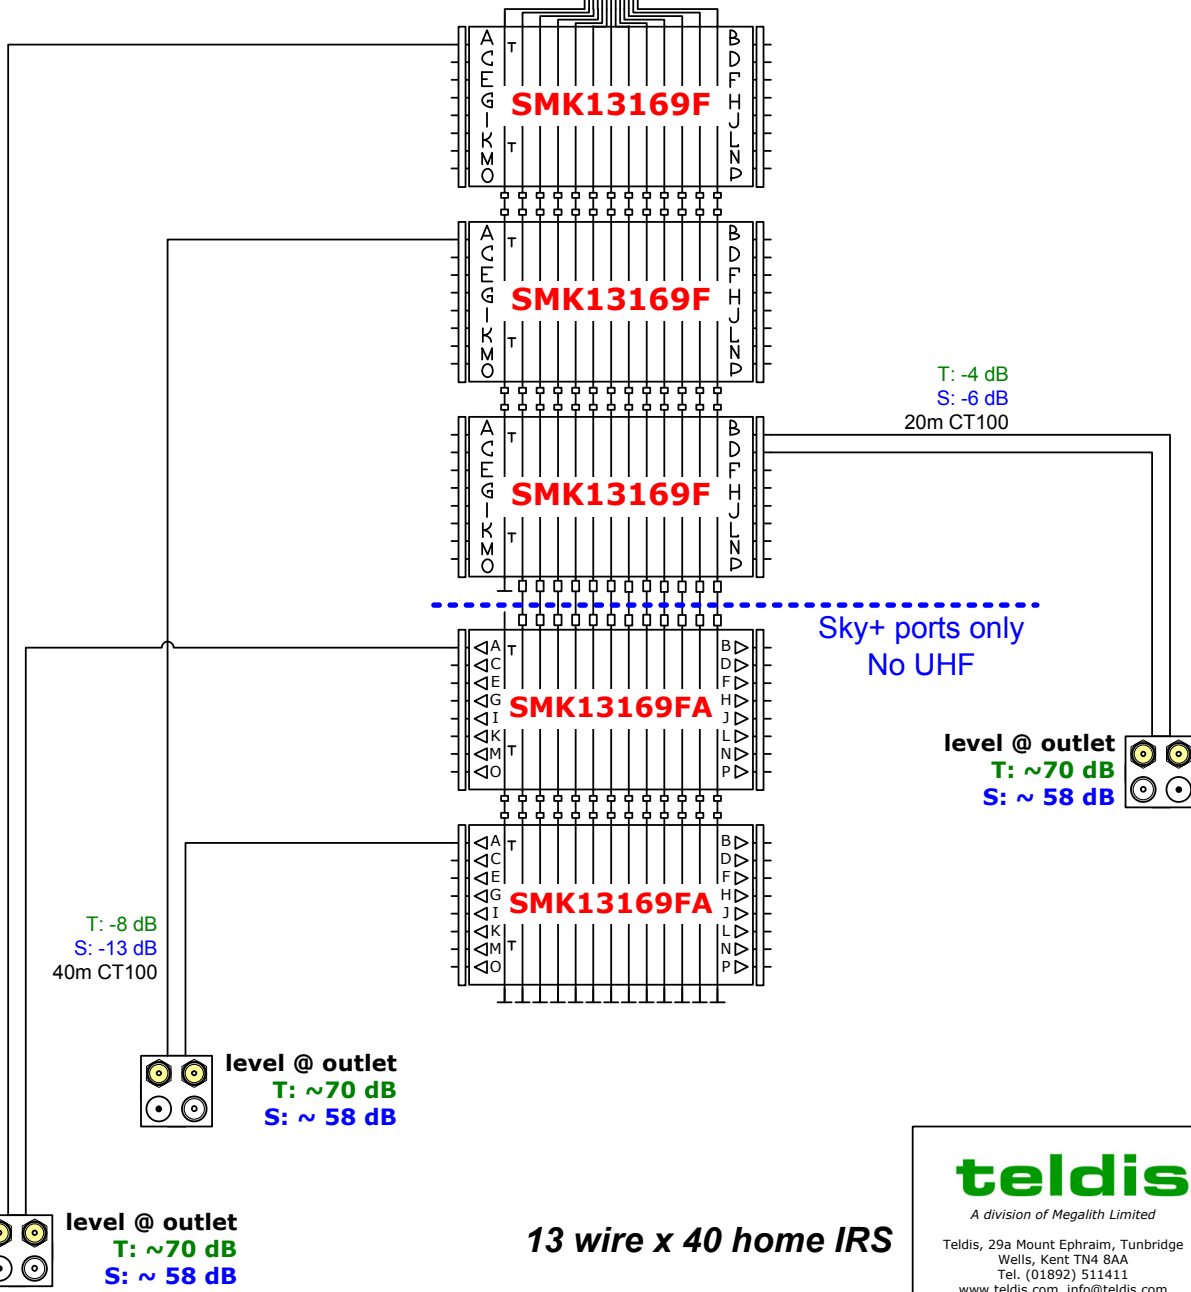

13 wire x 40 home IRS

teldis
A division of Megalith Limited
Teldis, 29a Mount Ephraim, Tunbridge Wells, Kent TN4 8AA
Tel: (01892) 511411
www.teldis.com info@teldis.com