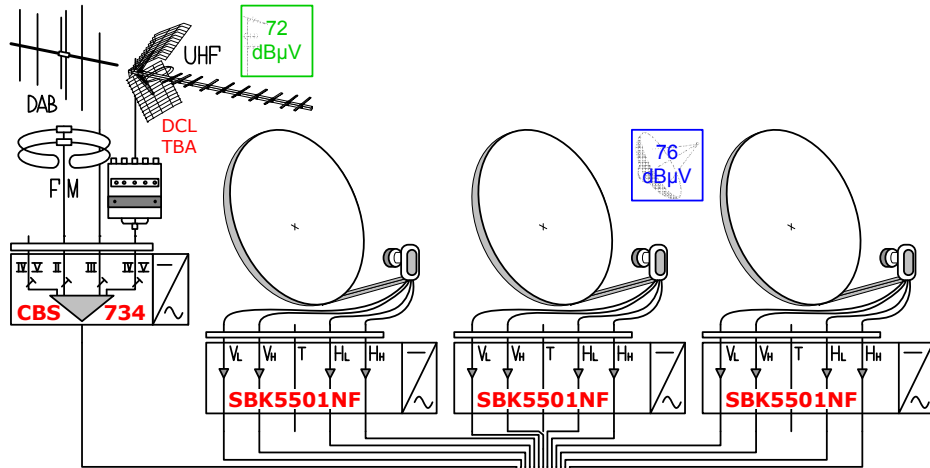

teldis

A division of Megalith Limited

Teldis, 29a Mount Ephraim, Tunbridge
Wells, Kent TN4 8AA
Tel: (01892) 511411
www.teldis.com info@teldis.com