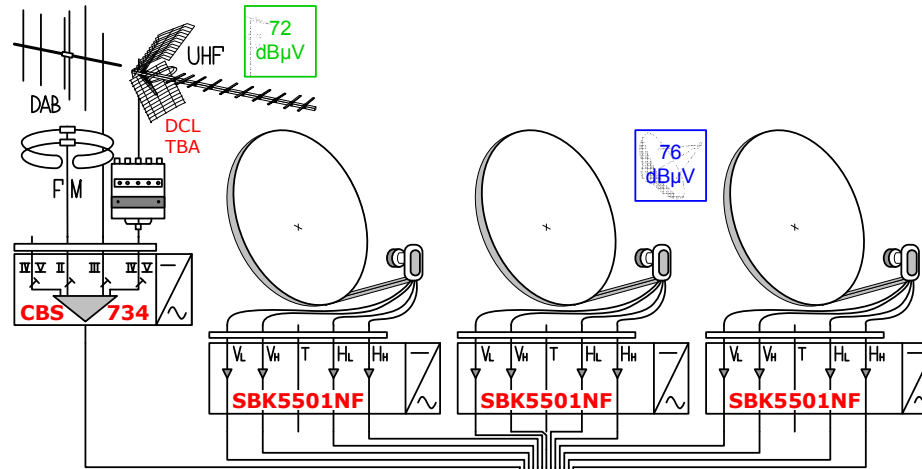

T: -12 dB
S: -19 dB
60m CT100

T: -8 dB
S: -13 dB
40m CT100

T: -4 dB
S: -6 dB
20m CT100

level @ outlet
T: ~70 dB
S: ~58 dB

level @ outlet
T: ~70 dB
S: ~58 dB

level @ outlet
T: ~70 dB
S: ~58 dB