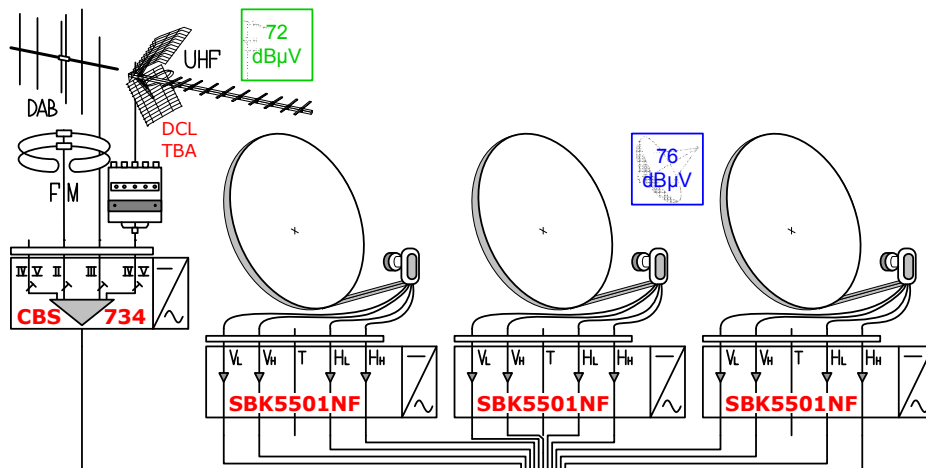

13 wire x 40 home IRS

teldis
A division of Megalith Limited
Teldis, 29a Mount Ephraim, Tunbridge Wells, Kent TN4 8AA
Tel: (01892) 511411
www.teldis.com info@teldis.com