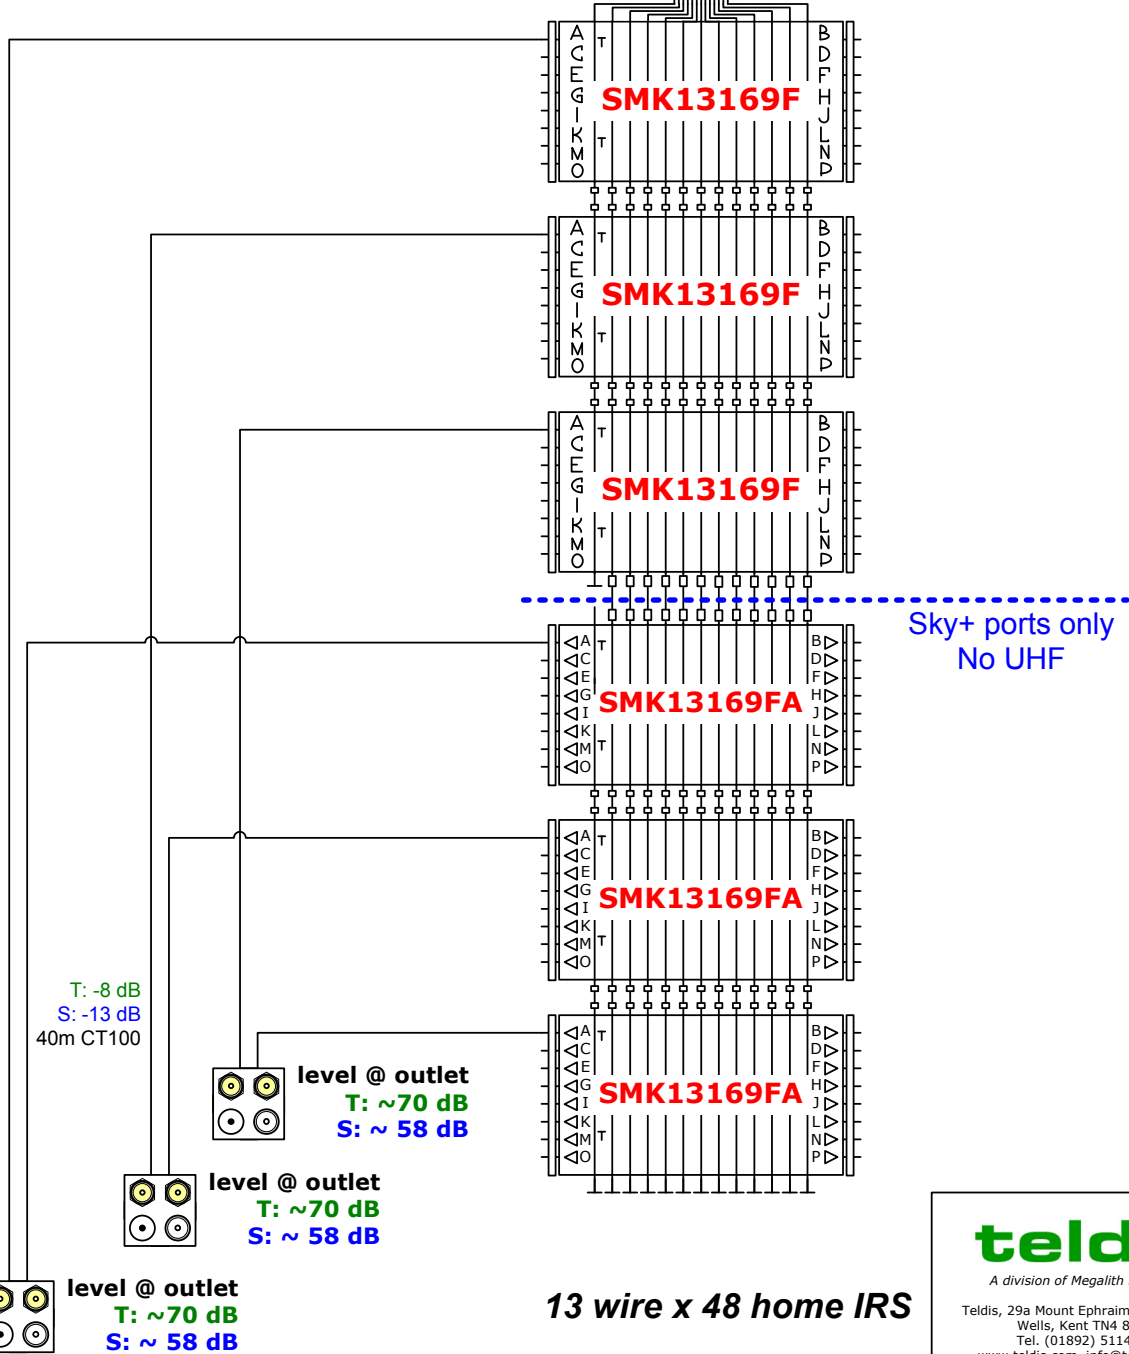

teldis

A division of Megalith Limited

Teldis, 29a Mount Ephraim, Tunbridge
Wells, Kent TN4 8AA
Tel: (01892) 511411
www.teldis.com info@teldis.com