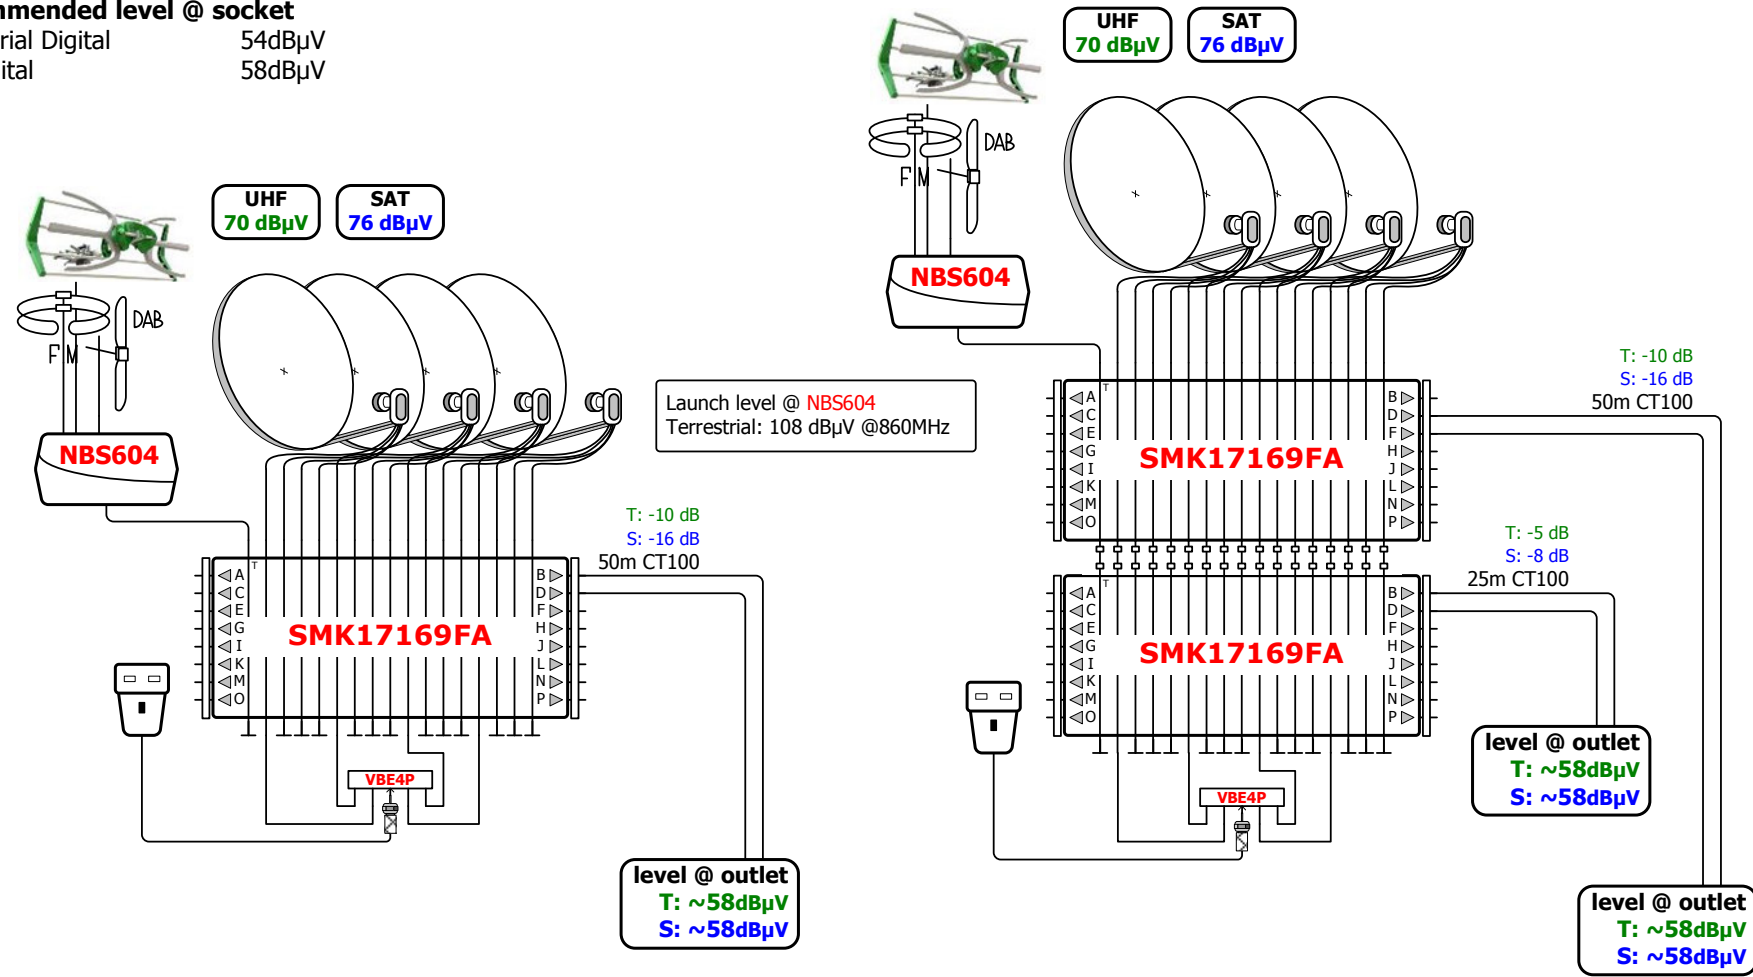

Assumed off-air levels:

Terrestrial Digital 70dBµV

Post DSO, no analogue terr.

Sat Digital 76dBµV

Recommended level @ socket

Terrestrial Digital 54dBµV

Sat Digital 58dBµV

17 wire x 8 & 16 home IRS