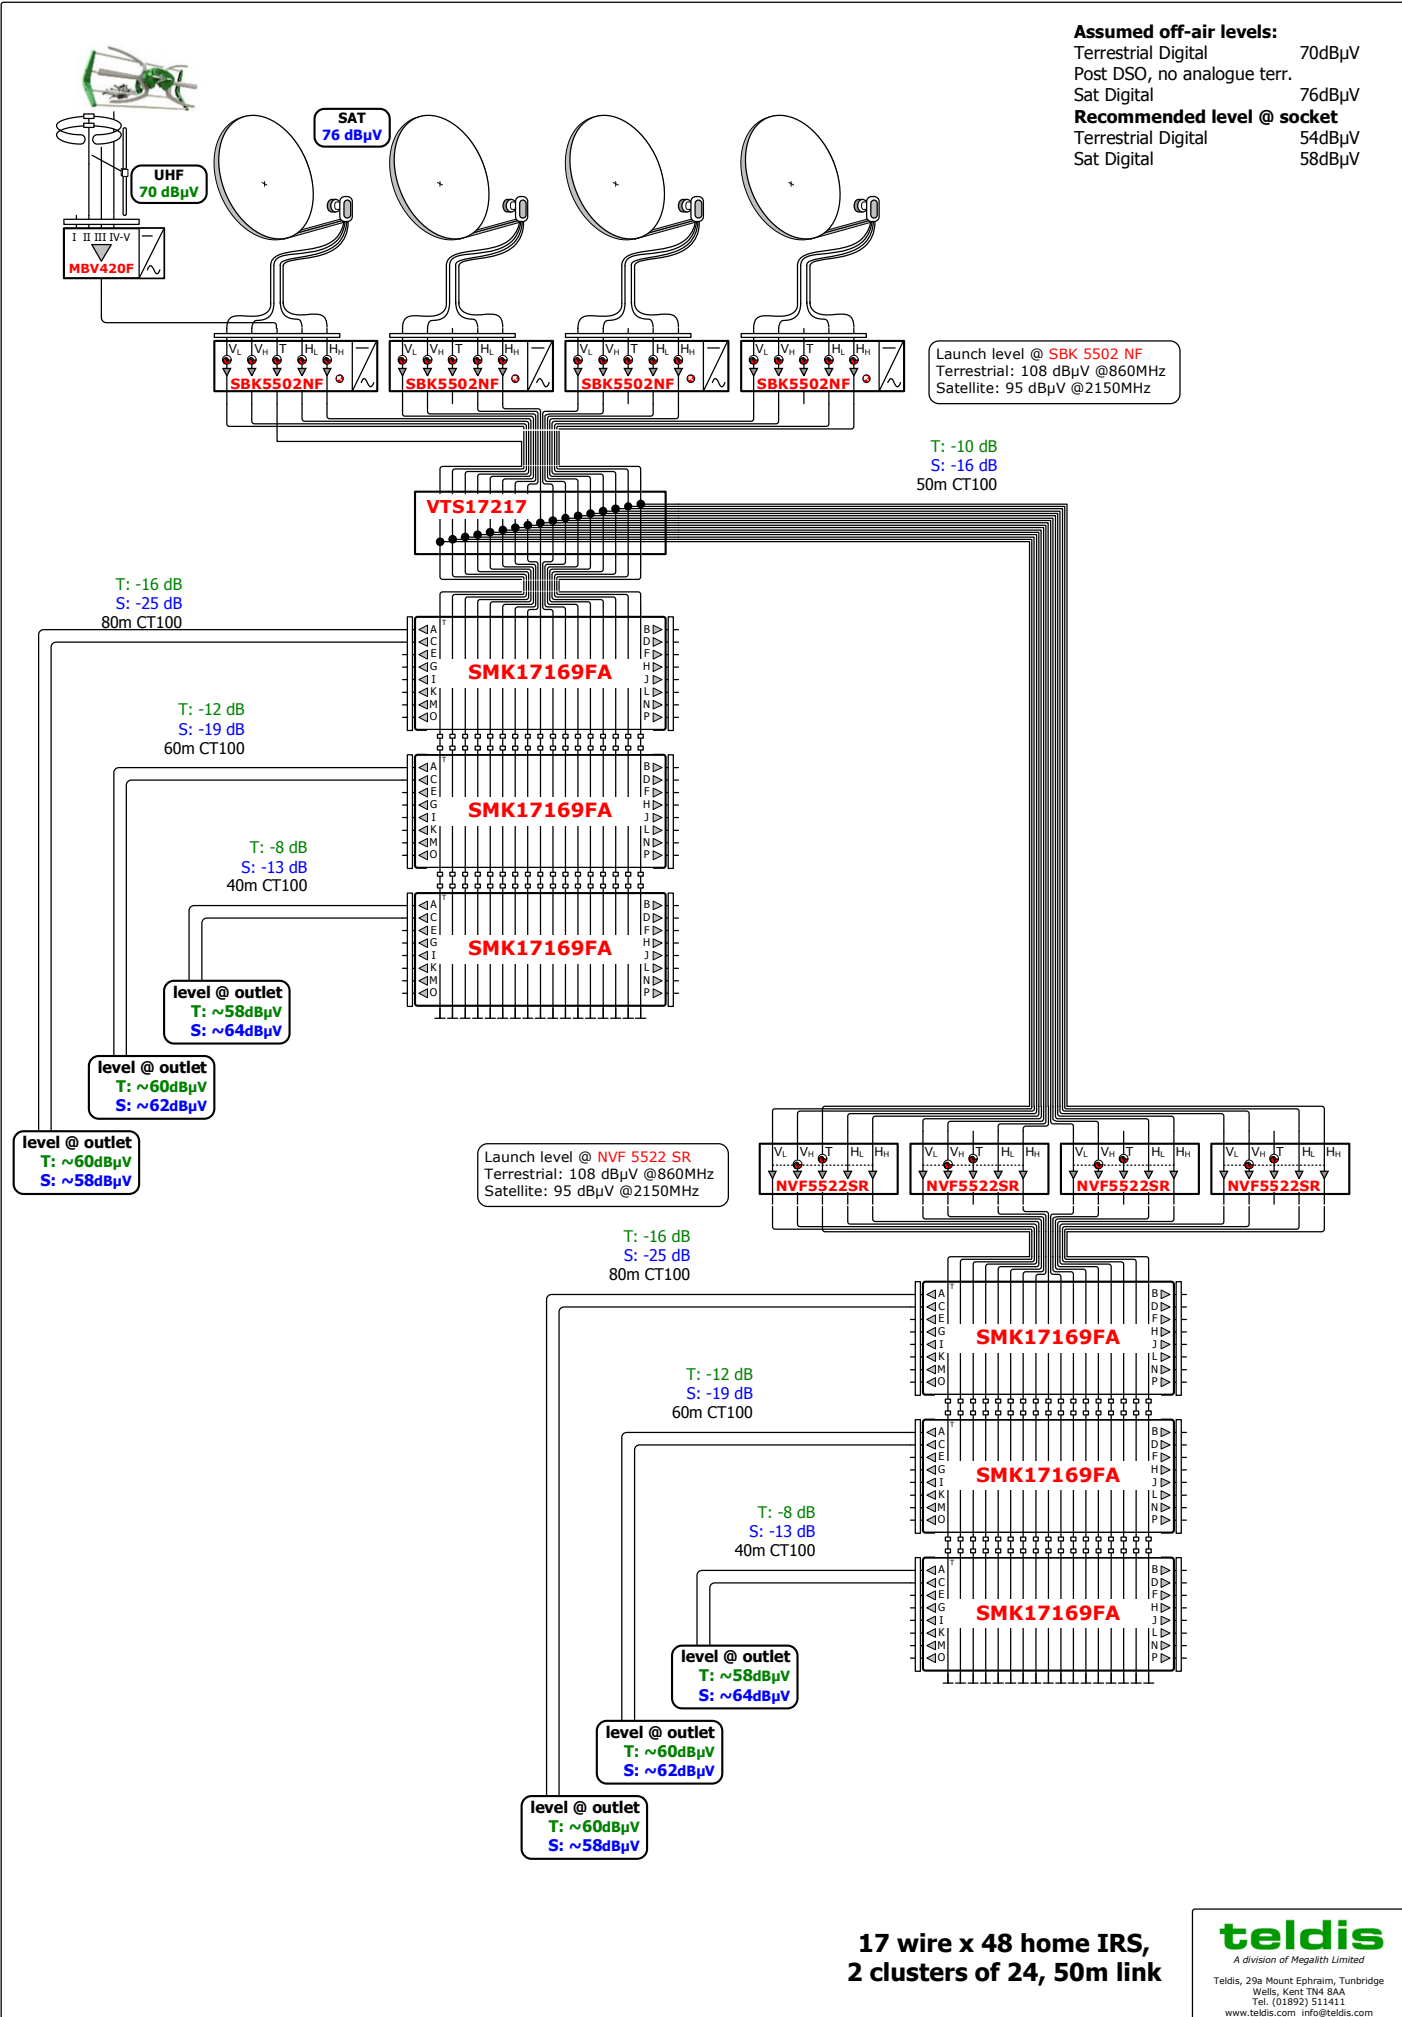

Assumed off-air levels:
Terrestrial Digital 70dBµV
Post DSO, no analogue terr. 76dBµV
Sat Digital 76dBµV
Recommended level @ socket
Terrestrial Digital 54dBµV
Sat Digital 58dBµV

Launch level @ **SBK 5502 NF**
Terrestrial: 108 dBµV @860MHz
Satellite: 95 dBµV @2150MHz

T: -10 dB
S: -16 dB
50m CT100

T: -16 dB
S: -25 dB
80m CT100

T: -12 dB
S: -19 dB
60m CT100

T: -8 dB
S: -13 dB
40m CT100

level @ outlet
T: ~58dBµV
S: ~64dBµV

level @ outlet
T: ~60dBµV
S: ~62dBµV

level @ outlet
T: ~60dBµV
S: ~58dBµV

Launch level @ **NVF 5522 SR**
Terrestrial: 108 dBµV @860MHz
Satellite: 95 dBµV @2150MHz

T: -16 dB
S: -25 dB
80m CT100

T: -12 dB
S: -19 dB
60m CT100

T: -8 dB
S: -13 dB
40m CT100

level @ outlet
T: ~58dBµV
S: ~64dBµV

level @ outlet
T: ~60dBµV
S: ~62dBµV

level @ outlet
T: ~60dBµV
S: ~58dBµV

**17 wire x 48 home IRS,
2 clusters of 24, 50m link**

teldis
A division of Megath Limited