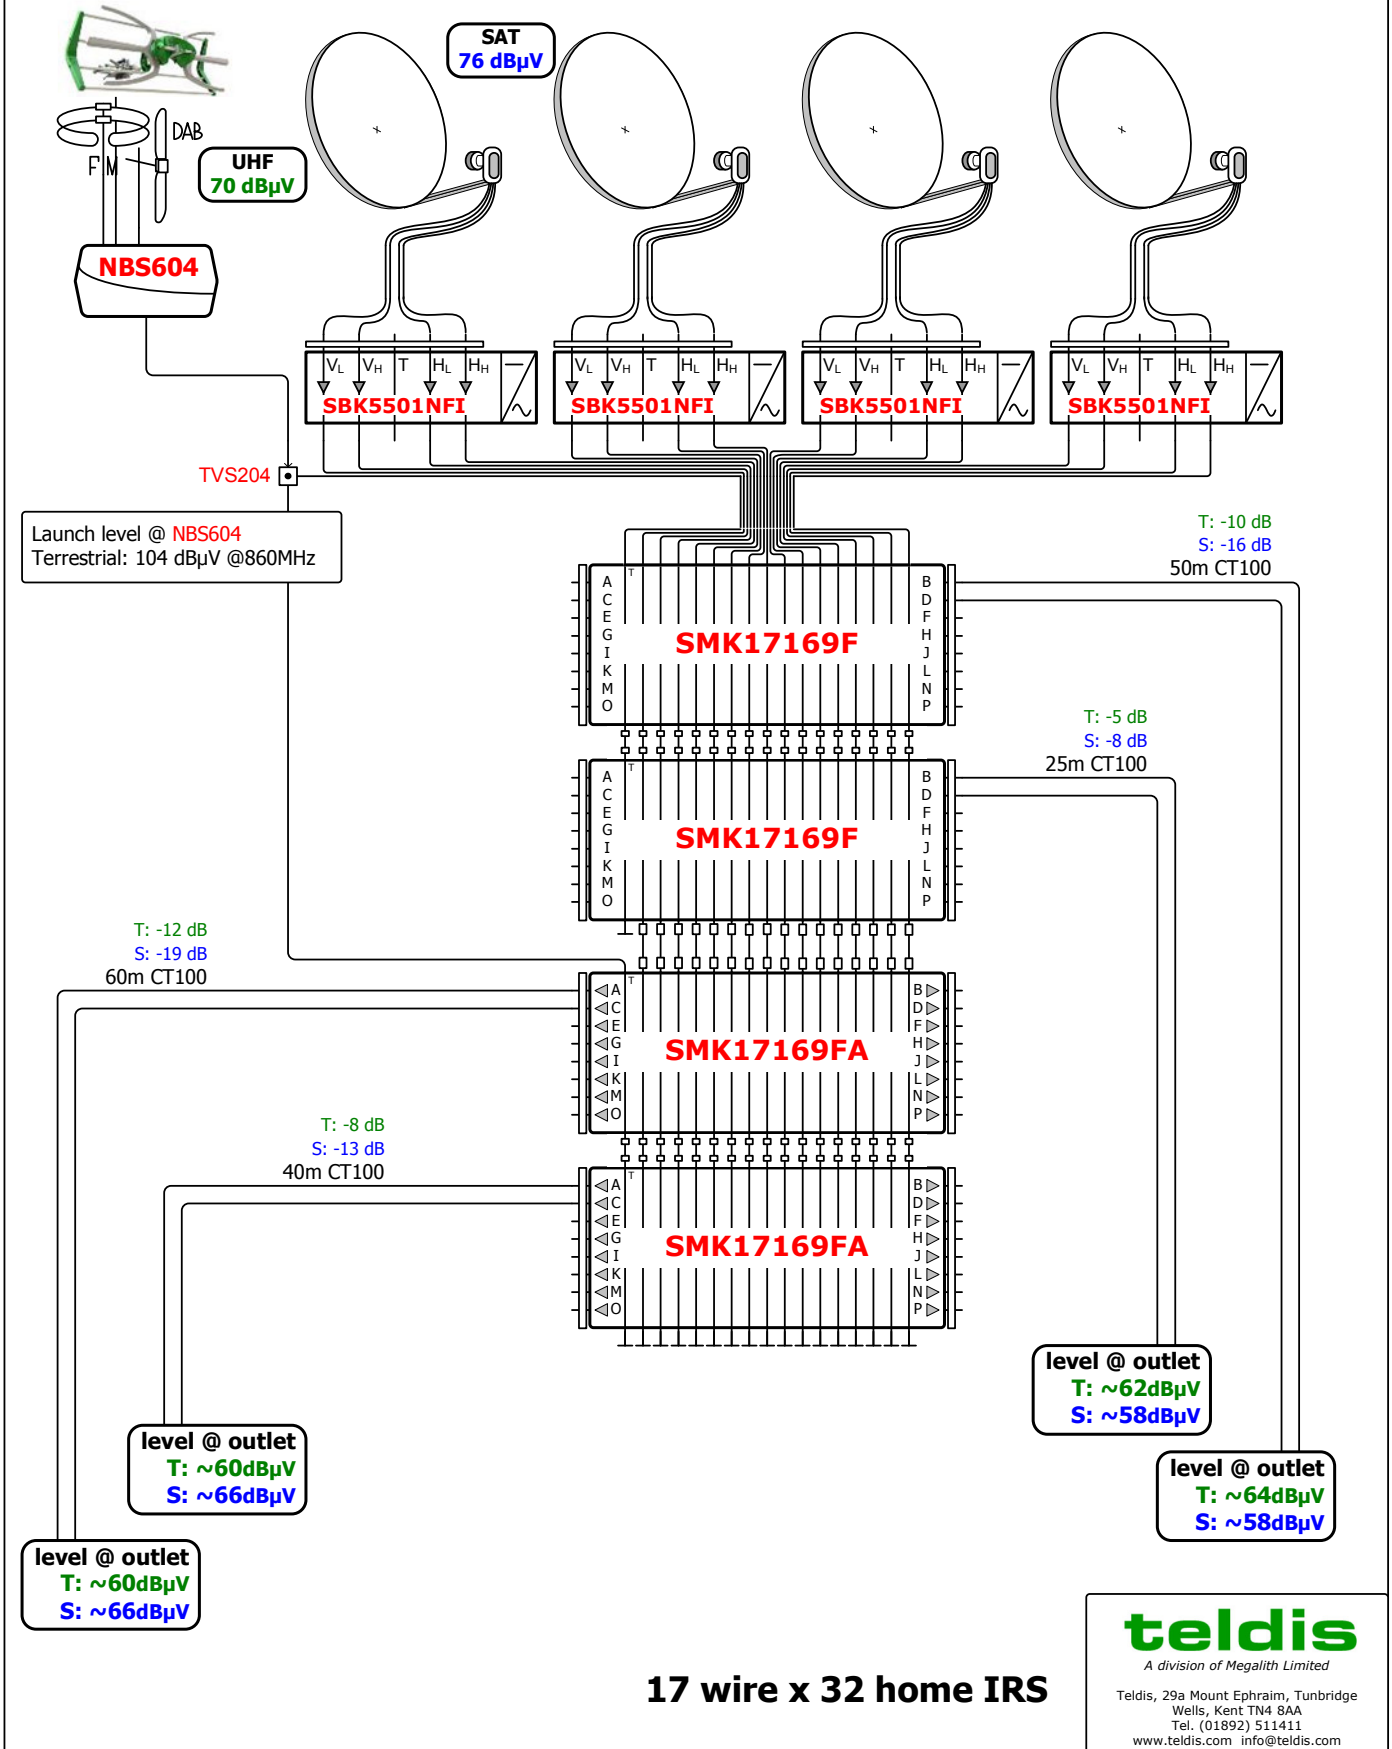

Assumed off-air levels:

Terrestrial Digital 70dB μ V
Post DSO, no analogue terr.
Sat Digital 76dB μ V
Recommended level @ socket
Terrestrial Digital 54dB μ V
Sat Digital 58dB μ V