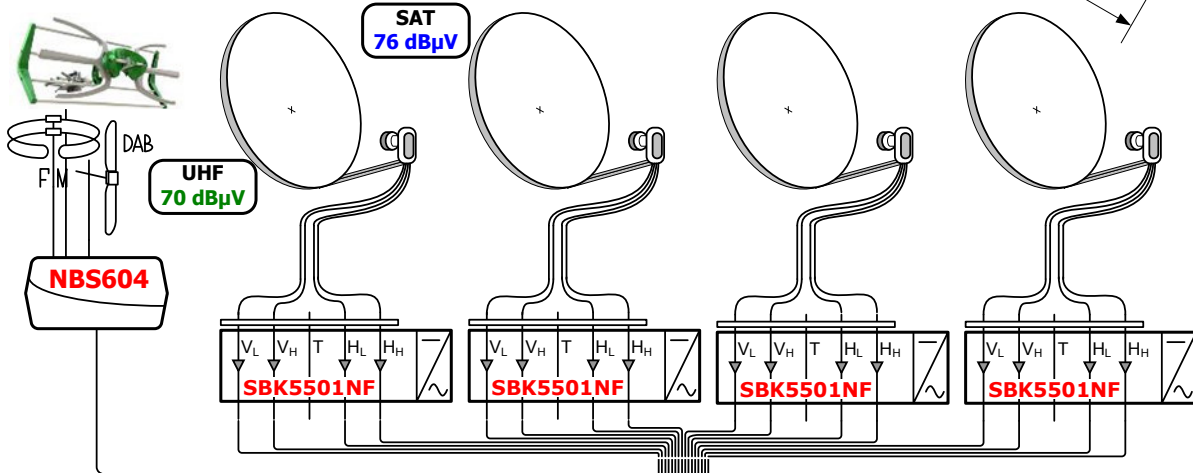

Assumed off-air levels:

Terrestrial Digital 70dBµV
Post DSO, no analogue terr.
Sat Digital 76dBµV

Recommended level @ socket

Terrestrial Digital 54dBµV
Sat Digital 58dBµV

Launch level @ SBK 5502 NF
Terrestrial: 108 dBµV @860MHz
Satellite: 95 dBµV @2150MHz

T: -16 dB
S: -25 dB
80m CT100

T: -12 dB
S: -19 dB
60m CT100

T: -8 dB
S: -13 dB
40m CT100

level @ outlet
T: ~58dBµV
S: ~64dBµV

level @ outlet
T: ~60dBµV
S: ~62dBµV

level @ outlet
T: ~60dBµV
S: ~58dBµV