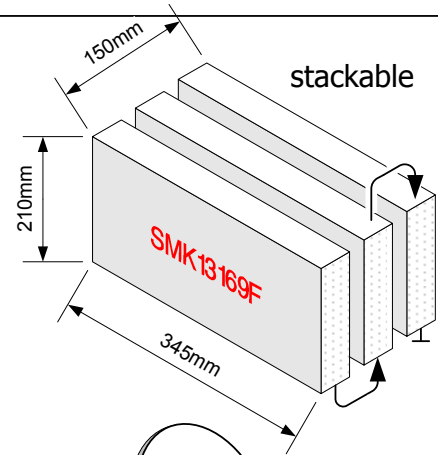

Assumed off-air levels:

Terrestrial Digital 70dBµV
Post DSO, no analogue terr.
Sat Digital 76dBµV

Recommended level @ socket

Terrestrial Digital 54dBµV
Sat Digital 58dBµV

Launch level @ SBK 5502 NF
Terrestrial: 108 dBµV @860MHz
Satellite: 95 dBµV @2150MHz

T: -16 dB
S: -25 dB
80m CT100

T: -12 dB
S: -19 dB
60m CT100

T: -8 dB
S: -13 dB
40m CT100

level @ outlet
T: ~58dBµV
S: ~64dBµV

level @ outlet
T: ~60dBµV
S: ~62dBµV

level @ outlet
T: ~60dBµV
S: ~58dBµV