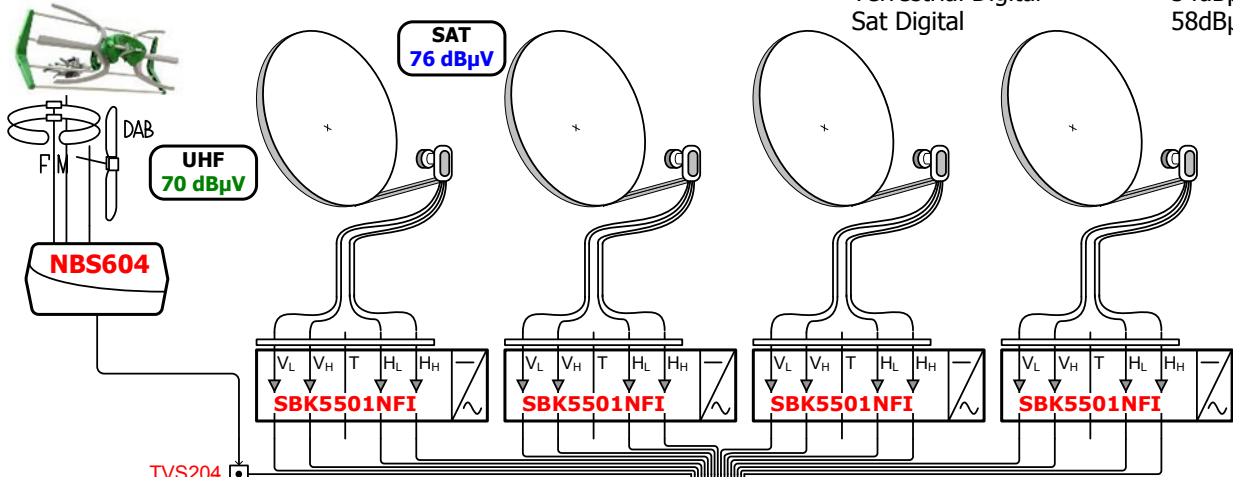

Assumed off-air levels:

Terrestrial Digital 70dBµV
 Post DSO, no analogue terr.
 Sat Digital 76dBµV
Recommended level @ socket
 Terrestrial Digital 54dBµV
 Sat Digital 58dBµV

Launch level @ NBS604
 Terrestrial: 108 dBµV @860MHz

T: -10 dB
 S: -16 dB
 50m CT100

T: -5 dB
 S: -8 dB
 25m CT100

T: -8 dB
 S: -13 dB
 40m CT100

T: -4 dB
 S: -6 dB
 20m CT100

level @ outlet
 T: ~62dBµV
 S: ~58dBµV

level @ outlet
 T: ~58dBµV
 S: ~68dBµV

level @ outlet
 T: ~64dBµV
 S: ~58dBµV