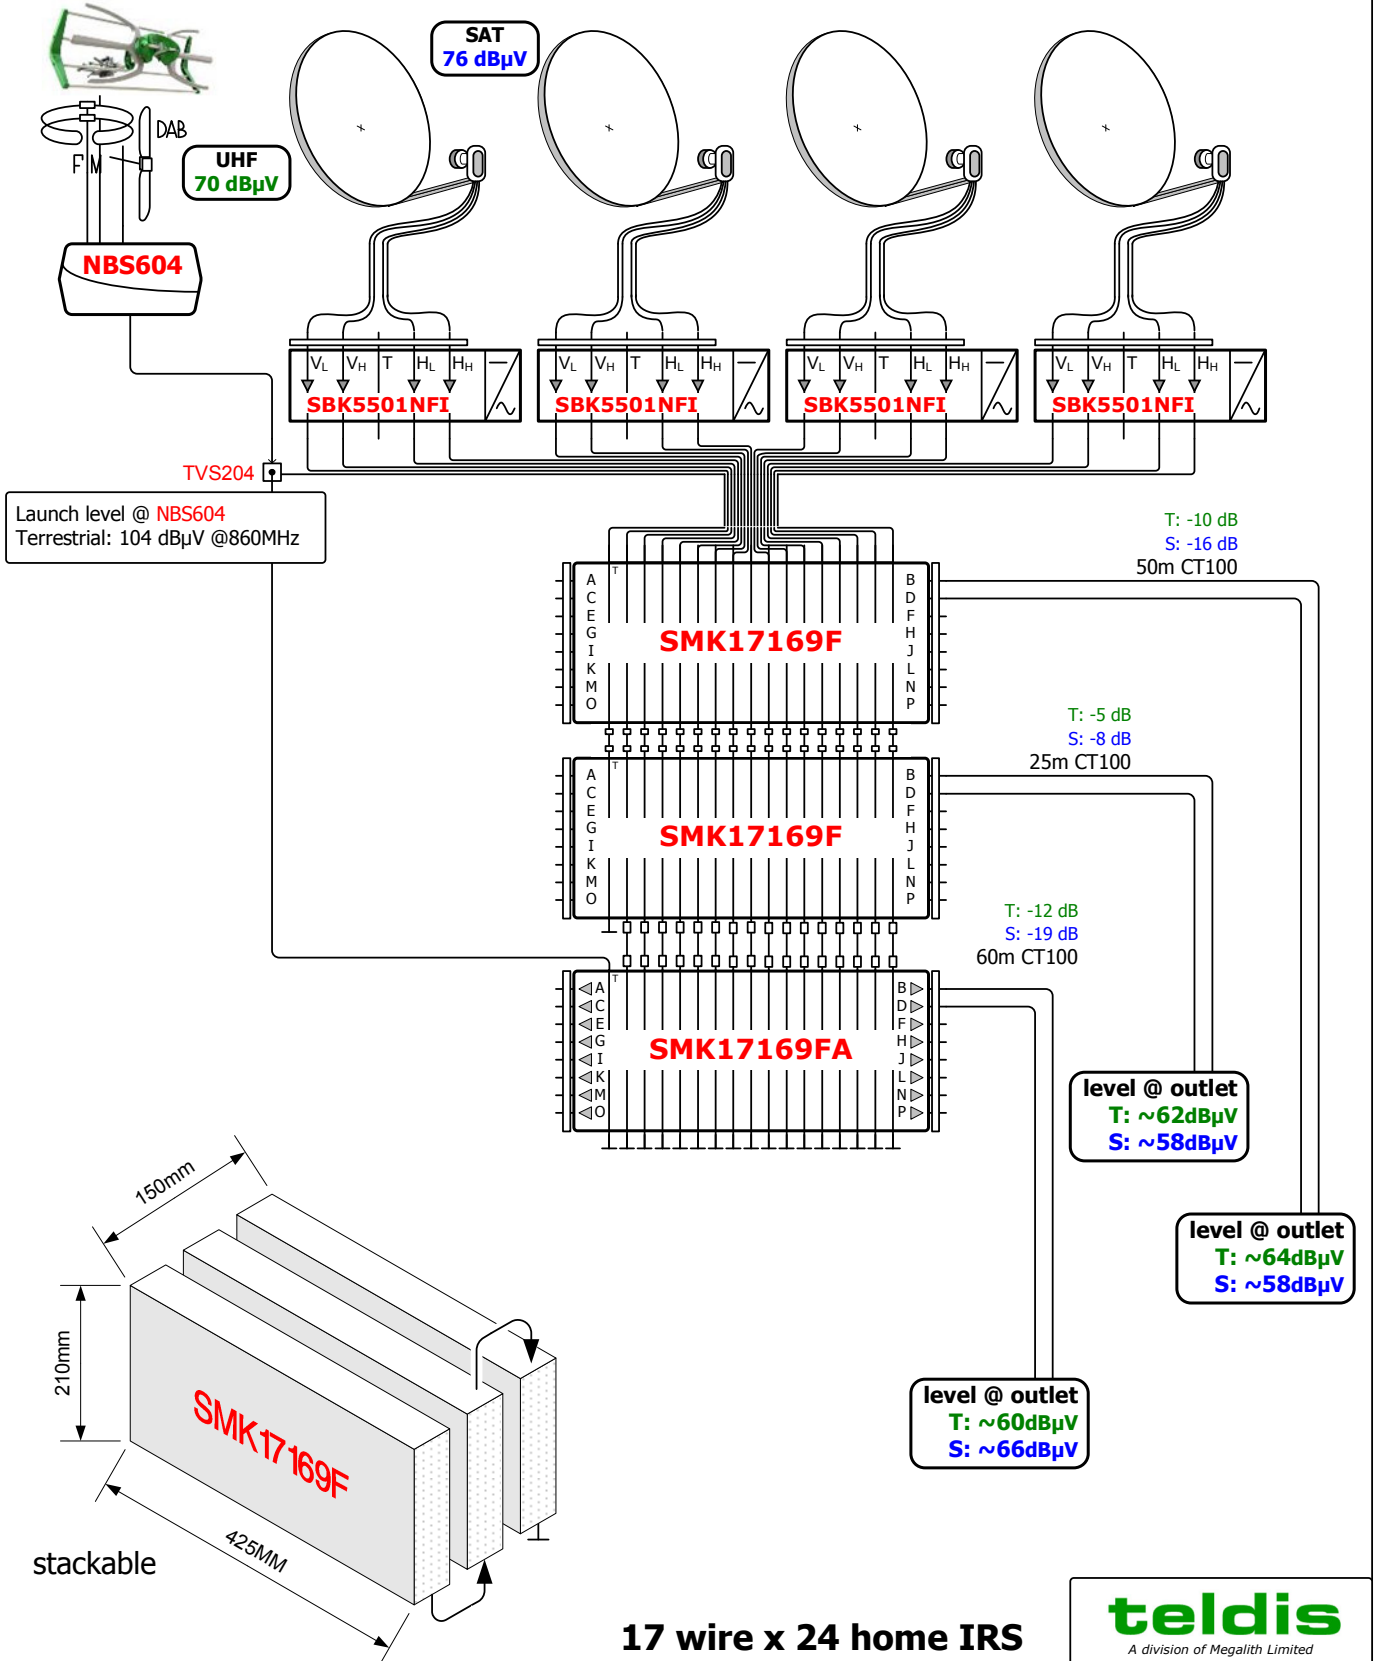

Assumed off-air levels:

Terrestrial Digital	70dBμV
Post DSO, no analogue terr.	
Sat Digital	76dBμV
Recommended level @ socket	
Terrestrial Digital	54dBμV
Sat Digital	58dBμV

17 wire x 24 home IRS

teldis
A division of Megalith Limited

Teldis, 29a Mount Ephraim, Tunbridge Wells, Kent TN4 8AA
Tel. (01892) 511411
www.teldis.com info@teldis.com