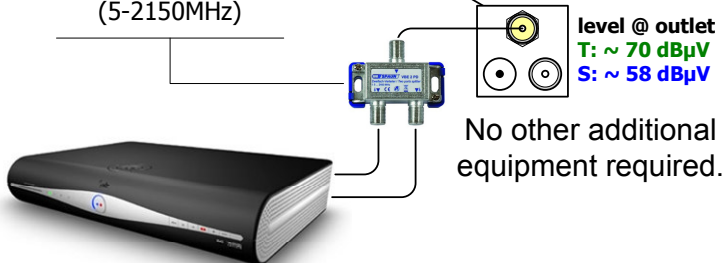

**32 flat SCR IRS, SAT only**

Dish feeds: 10m  
Subfeeds: up to 50m CT100

4 x terminated SCR583T stacked using TSK556 stacking kit

4 x four way splitters

VBE4PD

SCR583T

x 4

PSU for LNB powering

not to scale

Up to 50m CT100

VBE2PD  
2 way splitter  
(5-2150MHz)

level @ outlet  
S: ~ 58 dB $\mu$ V

No other additional equipment required.

**teldis**

A division of Megalith Limited  
Teldis, 29a Mount Ephraim, Tunbridge Wells, Kent TN4 8AA  
Tel. (01892) 511411  
www.teldis.com info@teldis.com

**32 flat SCR IRS + Terr.**

Dish feeds: 10m  
Subfeeds: up to 50m CT100

4 x terminated SCR583T stacked using TSk556 stacking kit

VBE2PD  
2 way splitter  
(5-2150MHz)

Up to 50m CT100

**Give us a call for the cost!**  
**01892 511 411**