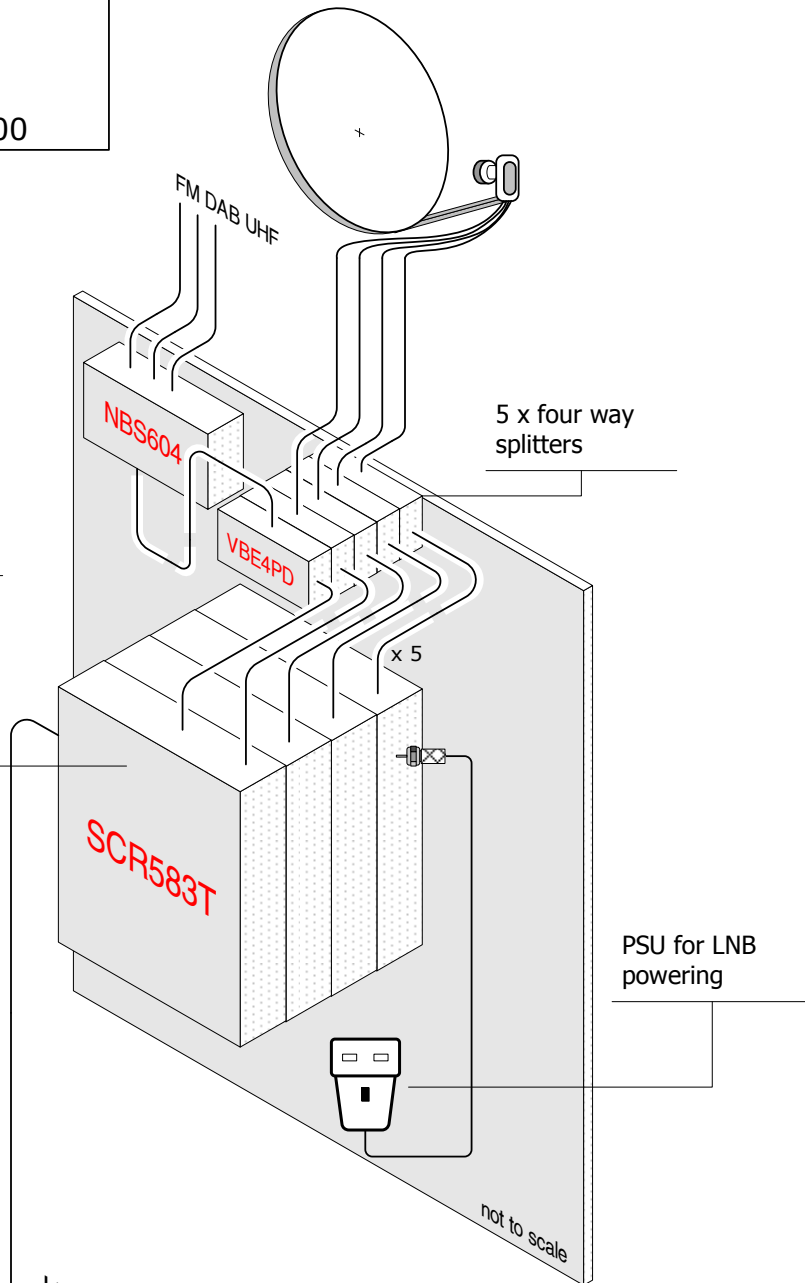

**32 flat SCR IRS, SAT only**

Dish feeds: 10m  
Subfeeds: up to 50m CT100

4 x terminated SCR583T stacked using TSK556 stacking kit

4 x four way splitters

VBE4PD

SCR583T

x 4

PSU for LNB powering

not to scale

Up to 50m CT100

VBE2PD  
2 way splitter  
(5-2150MHz)

level @ outlet  
S: ~ 58 dB $\mu$ V

No other additional equipment required.

**teldis**

A division of Megalith Limited  
Teldis, 29a Mount Ephraim, Tunbridge Wells, Kent TN4 8AA  
Tel. (01892) 511411  
www.teldis.com info@teldis.com

**32 flat SCR IRS + Terr.**

Dish feeds: 10m  
Subfeeds: up to 50m CT100

4 x terminated SCR583T stacked using TSk556 stacking kit

VBE2PD  
2 way splitter  
(5-2150MHz)

Up to 50m CT100

**Give us a call for the cost!**  
**01892 511 411**