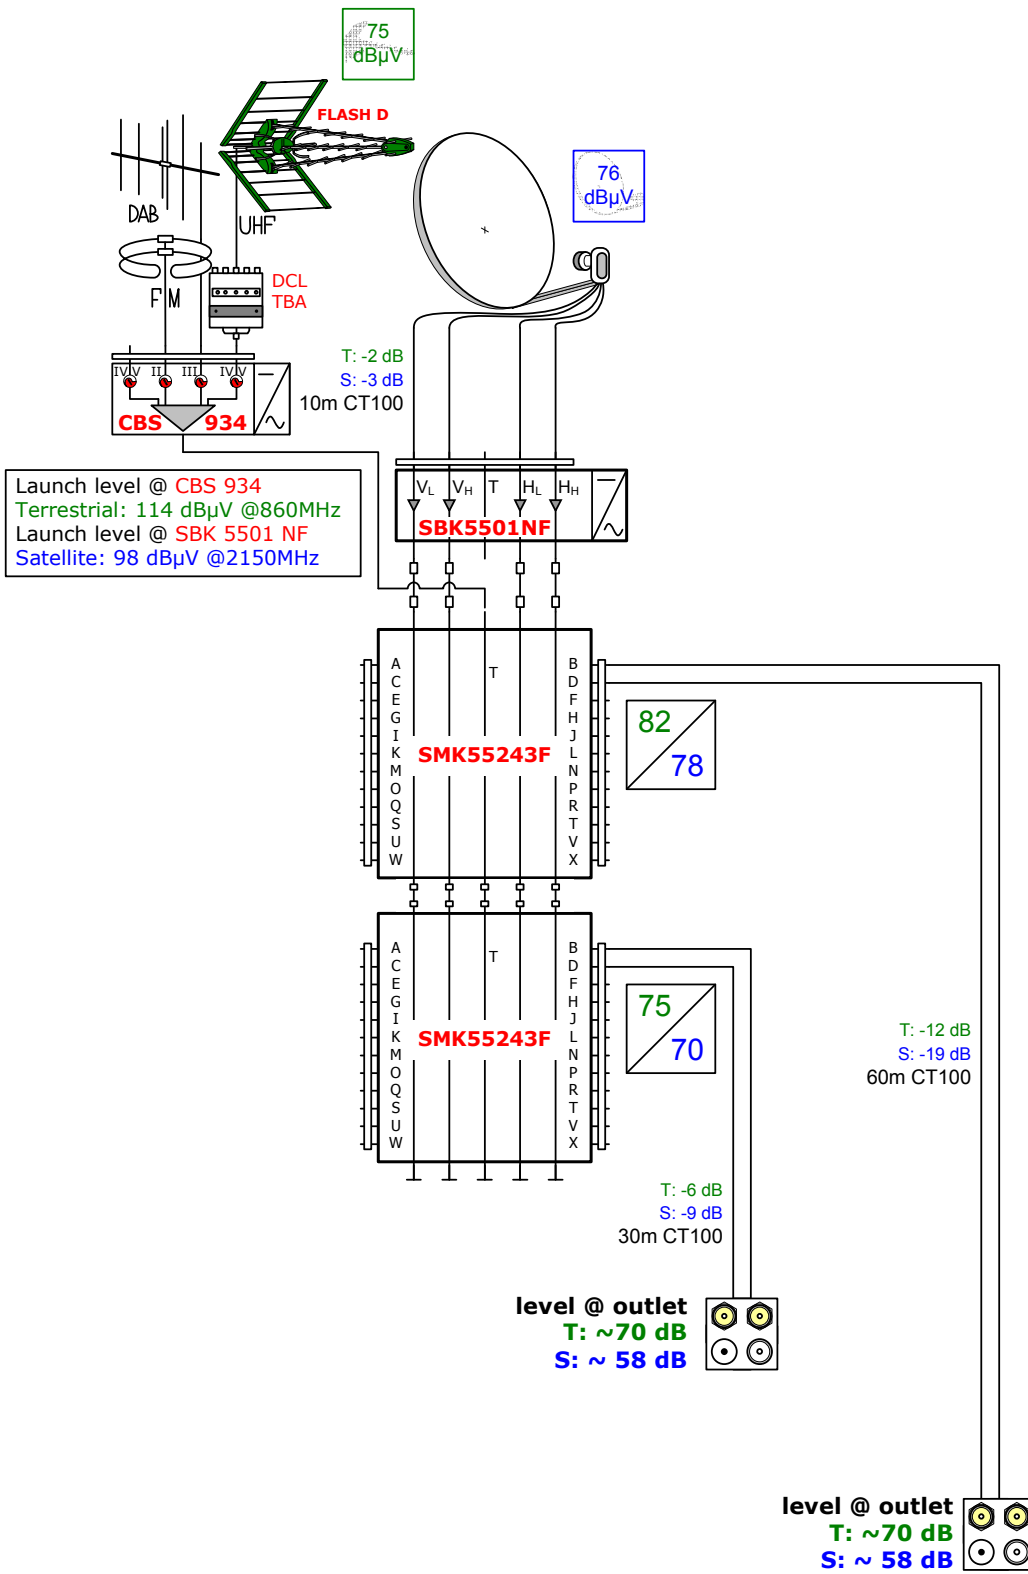

5 wire x 24 home IRS

teldis

A division of Megalith Limited
Teldis, 29a Mount Ephraim, Tunbridge
Wells, Kent TN4 8AA
Tel. (01892) 511411
www.teldis.com info@teldis.com