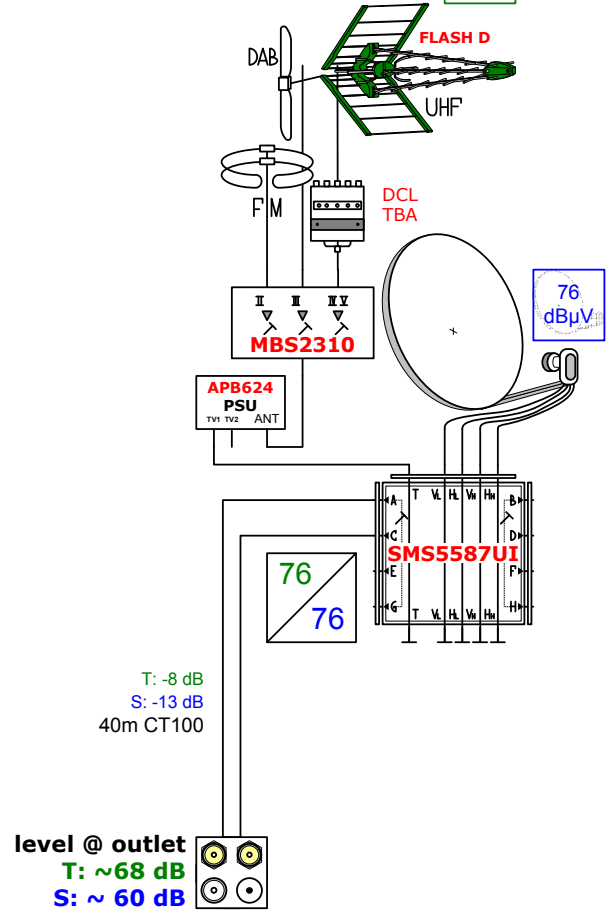

Launch level @ **MBS 2310**
 Terrestrial: 100 dBµV @860MHz

70 dBµV

70 dBµV

Launch level @ **CBS534**
 Terrestrial: 104 dBµV @860MHz

70 dBµV

In areas with lower off-air terrestrial the CBS 734 offers 44dB gain.

5 wire x 4, 6 and 8 home IRS

teldis
 A division of Megalith Limited
 Teldis, 29a Mount Ephraim, Tunbridge
 Wells, Kent TN4 8AA
 Tel. (01892) 511411
 www.teldis.com info@teldis.com

In areas with lower off-air terrestrial the **MBW 410 F** can be replaced with a **MBS 2310** mast head amplifier with 20-30dB gain.