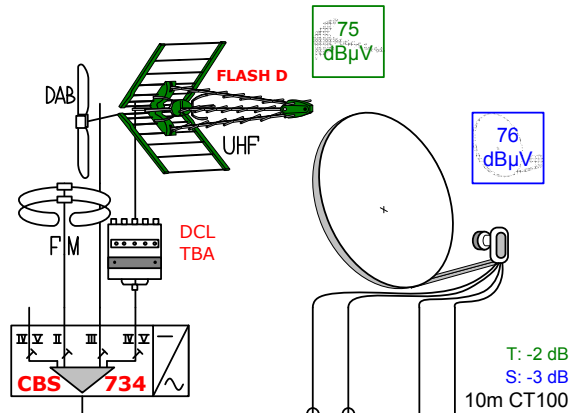

5 wire x 24 home IRS - 3 clusters of 8, 30m link

Launch level @ CBS 734
Terrestrial: 110 dBµV @860MHz
Launch level @ SBK 5501 NFI
Satellite: 98 dBµV @2150MHz