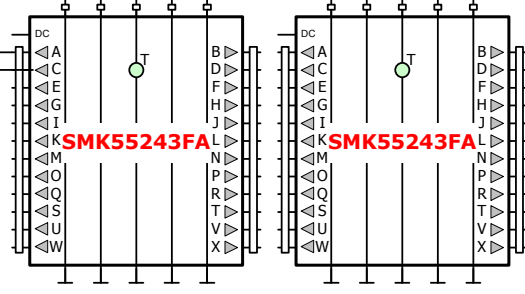

level @ outlet
T: ~70 dB
S: ~58 dB

level @ outlet
T: ~70 dB
S: ~58 dB

5 wire x 72 home IRS

teldis
A division of Megalith Limited
Teldis, 29a Mount Ephraim, Tunbridge
Wells, Kent TN4 8AA
Tel. (01892) 511411
www.teldis.com info@teldis.com