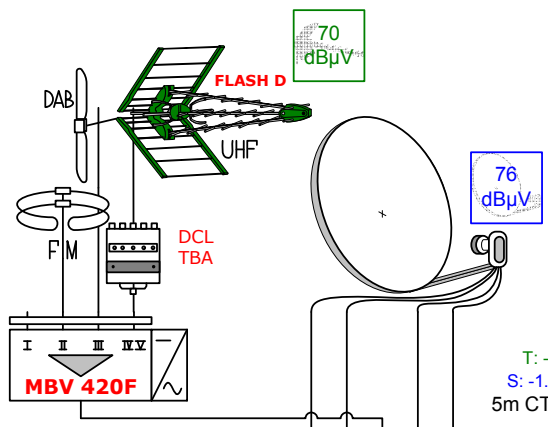

Launch level @ SBK 5503 NF
Terrestrial: 114 dB μ V @860MHz
Satellite: 104 dB μ V @2150MHz