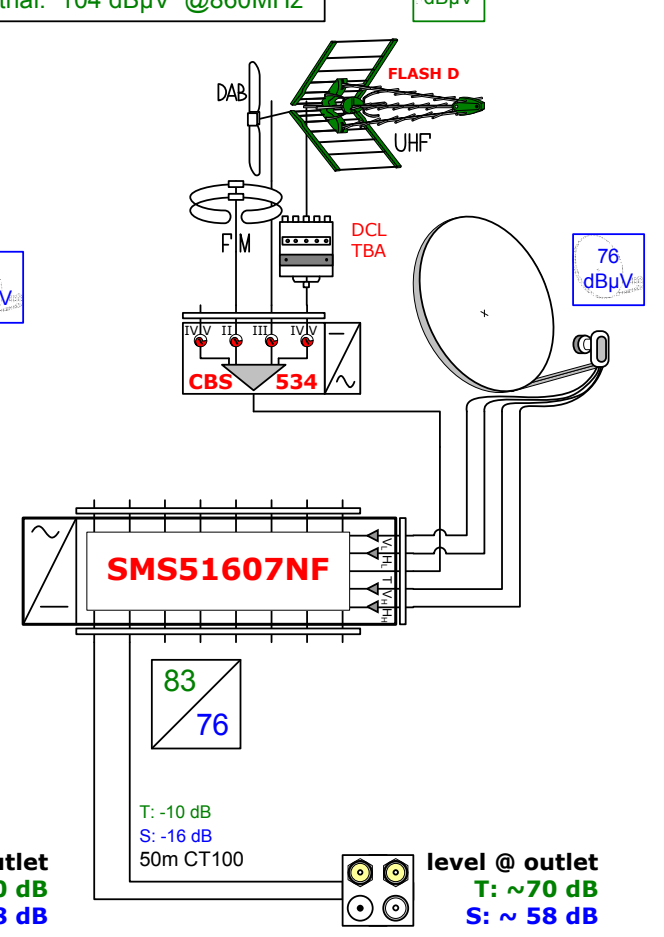

Launch level @ **MBS 2310**
 Terrestrial: 100 dBµV @860MHz

70 dBµV

70 dBµV

Launch level @ **CBS534**
 Terrestrial: 104 dBµV @860MHz

70 dBµV

In areas with lower off-air terrestrial the CBS 734 offers 44dB gain.

5 wire x 4, 6 and 8 home IRS

teldis
 A division of Megalith Limited
 Teldis, 29a Mount Ephraim, Tunbridge
 Wells, Kent TN4 8AA
 Tel. (01892) 511411
 www.teldis.com info@teldis.com

In areas with lower off-air terrestrial the **MBW 410 F** can be replaced with a **MBS 2310** mast head amplifier with 20-30dB gain.