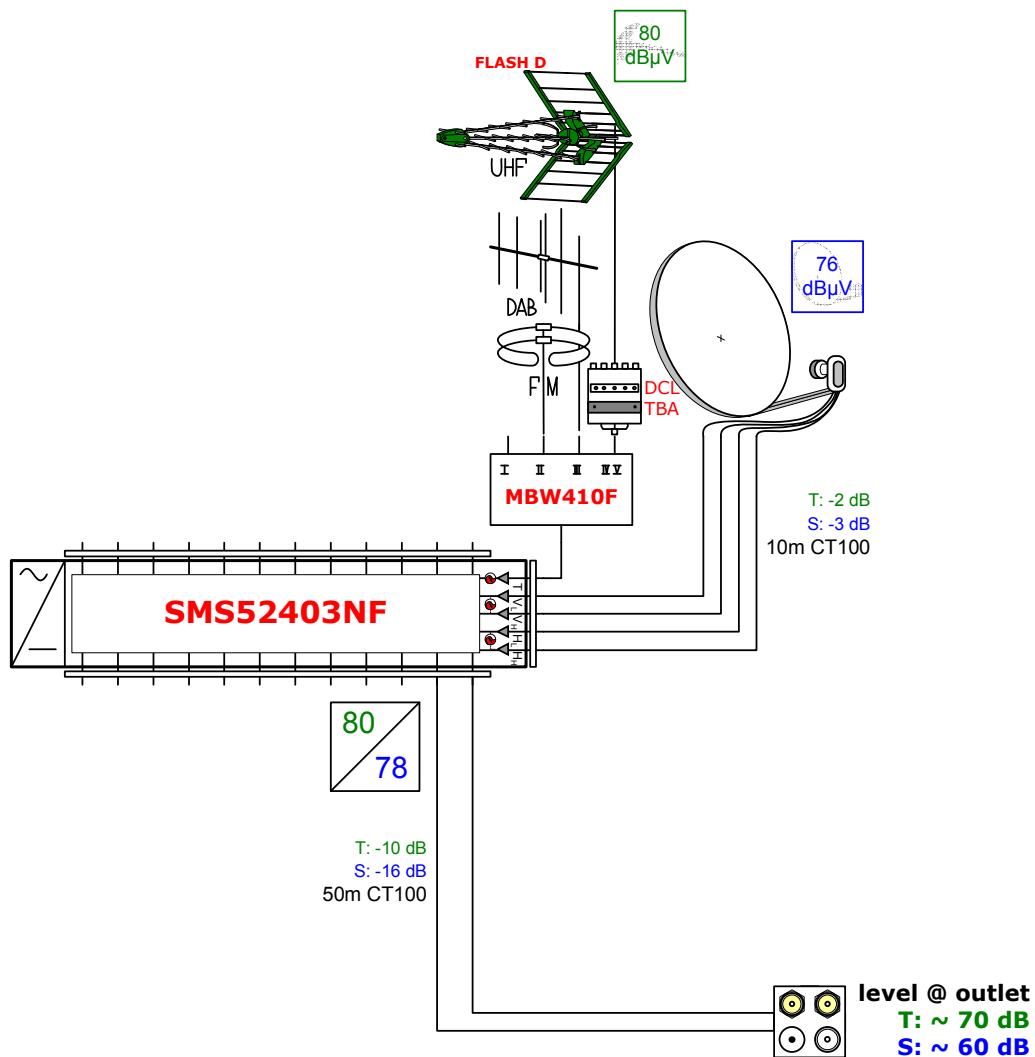

Launch level @ **MBS 2310**
 Terrestrial: 100 dBµV @860MHz

70 dBµV

70 dBµV

Launch level @ **CBS534**
 Terrestrial: 104 dBµV @860MHz

70 dBµV

In areas with lower off-air terrestrial the CBS 734 offers 44dB gain.

5 wire x 4, 6 and 8 home IRS

teldis
 A division of Megalith Limited
 Teldis, 29a Mount Ephraim, Tunbridge
 Wells, Kent TN4 8AA
 Tel. (01892) 511411
 www.teldis.com info@teldis.com

In areas with lower off-air terrestrial the **MBW 410 F** can be replaced with a **MBS 2310** mast head amplifier with 20-30dB gain.