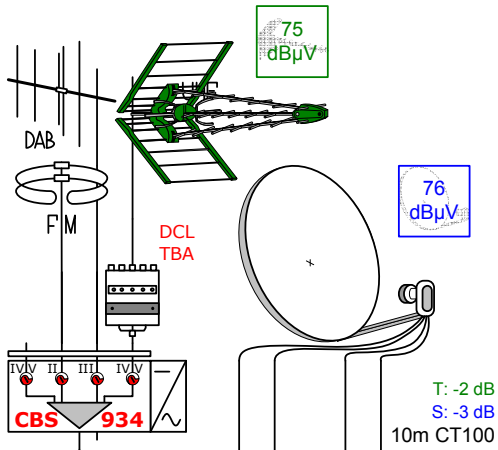

Launch level @ CBS 934
Terrestrial: 115 dBµV @860MHz
Launch level @ SBK 5501 NFI
Satellite: 98 dBµV @2150MHz