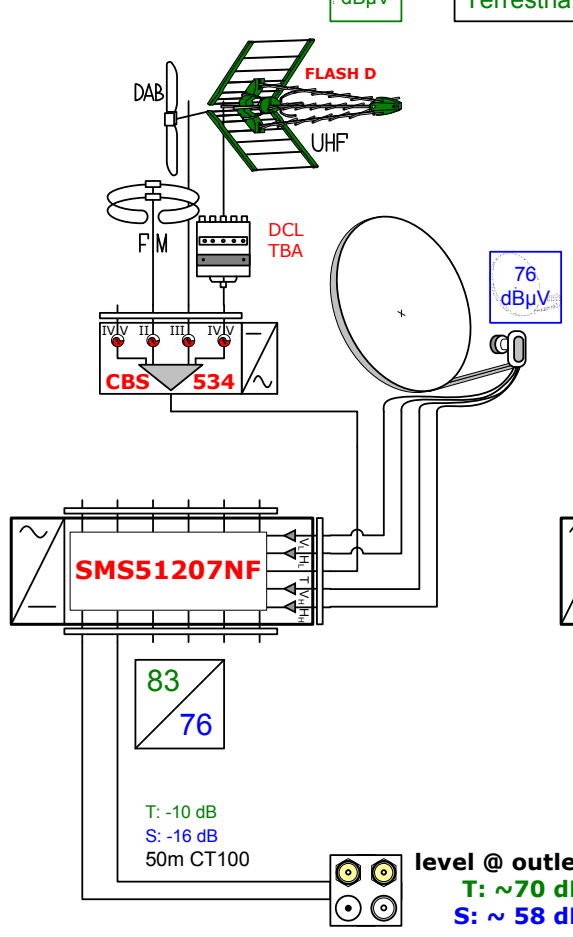

Launch level @ **MBS 2310**
 Terrestrial: 100 dBµV @860MHz

70 dBµV

70 dBµV

Launch level @ **CBS534**
 Terrestrial: 104 dBµV @860MHz

70 dBµV

In areas with lower off-air terrestrial the CBS 734 offers 44dB gain.

5 wire x 4, 6 and 8 home IRS

teldis
 A division of Megalith Limited
 Teldis, 29a Mount Ephraim, Tunbridge
 Wells, Kent TN4 8AA
 Tel. (01892) 511411
 www.teldis.com info@teldis.com

In areas with lower off-air terrestrial the **MBW 410 F** can be replaced with a **MBS 2310** mast head amplifier with 20-30dB gain.