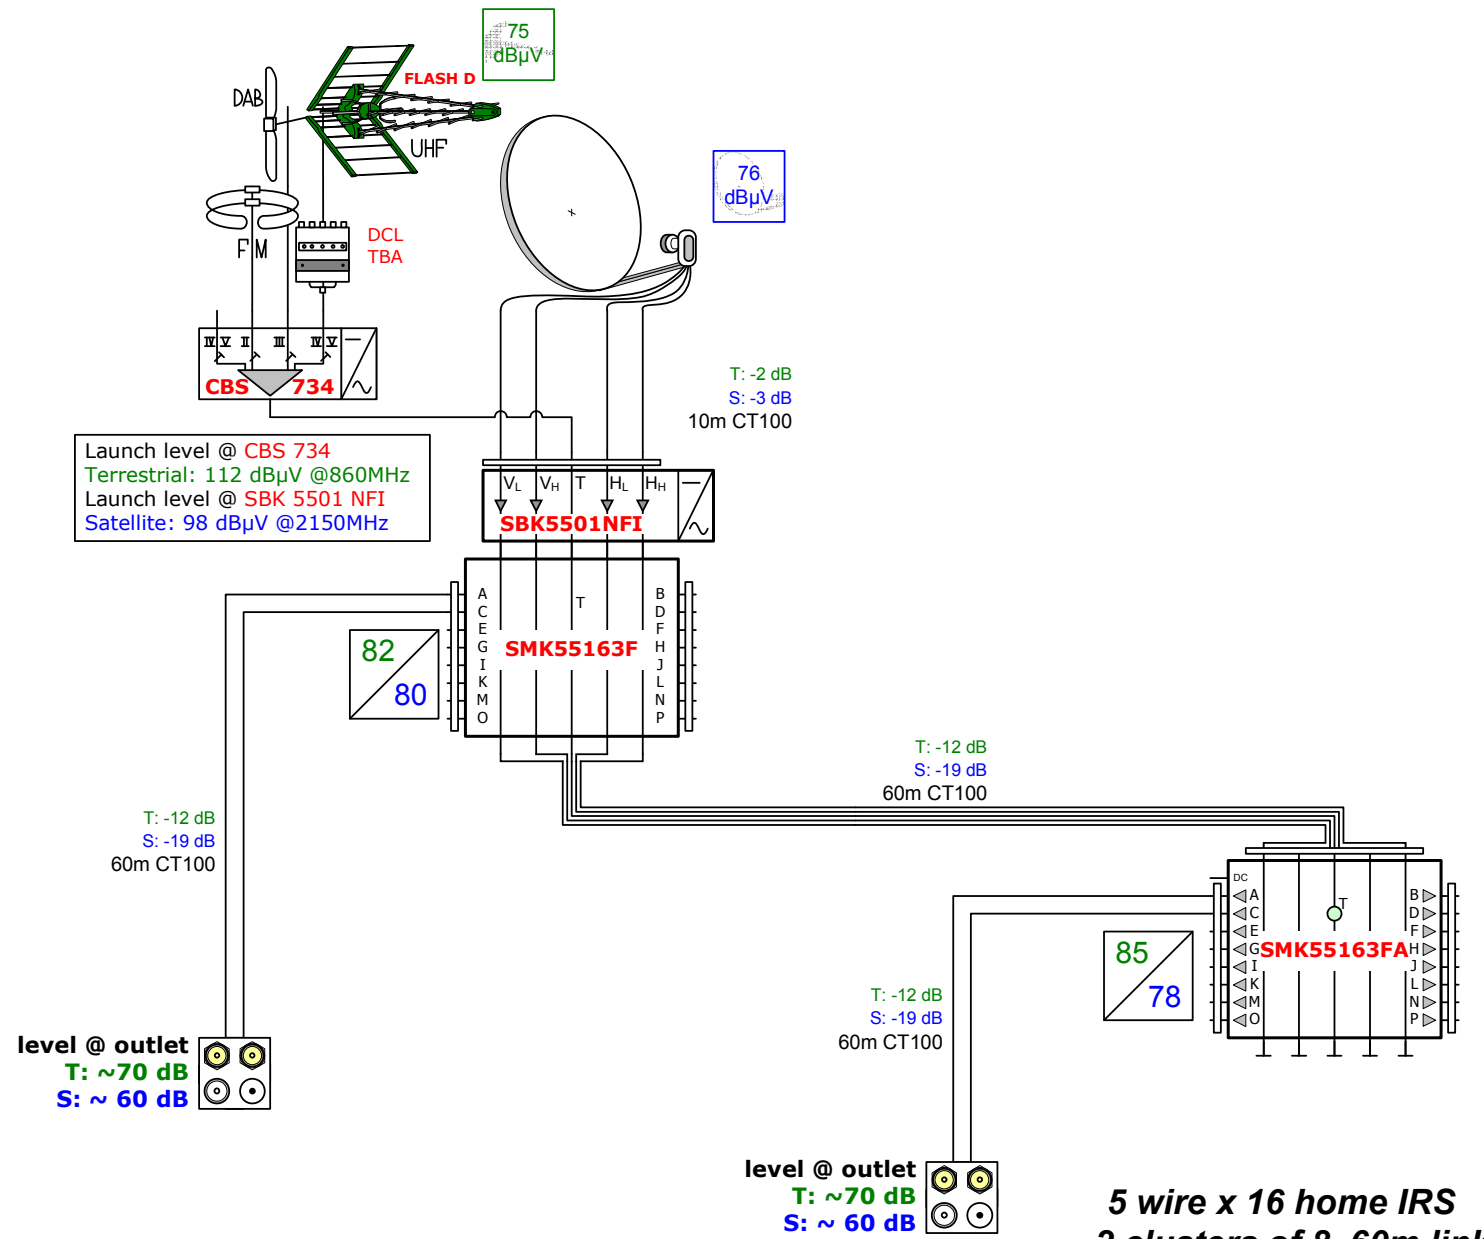

**5 wire x 16 home IRS
- 2 clusters of 8, 60m link**