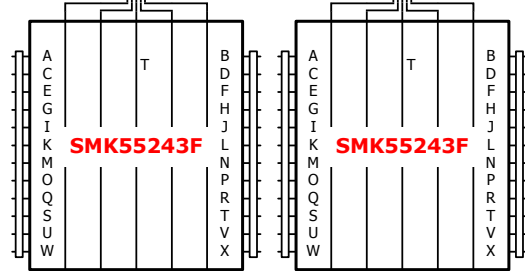

level @ outlet
T: ~70 dB
S: ~58 dB

T: -16 dB
S: -25 dB
80m CT100