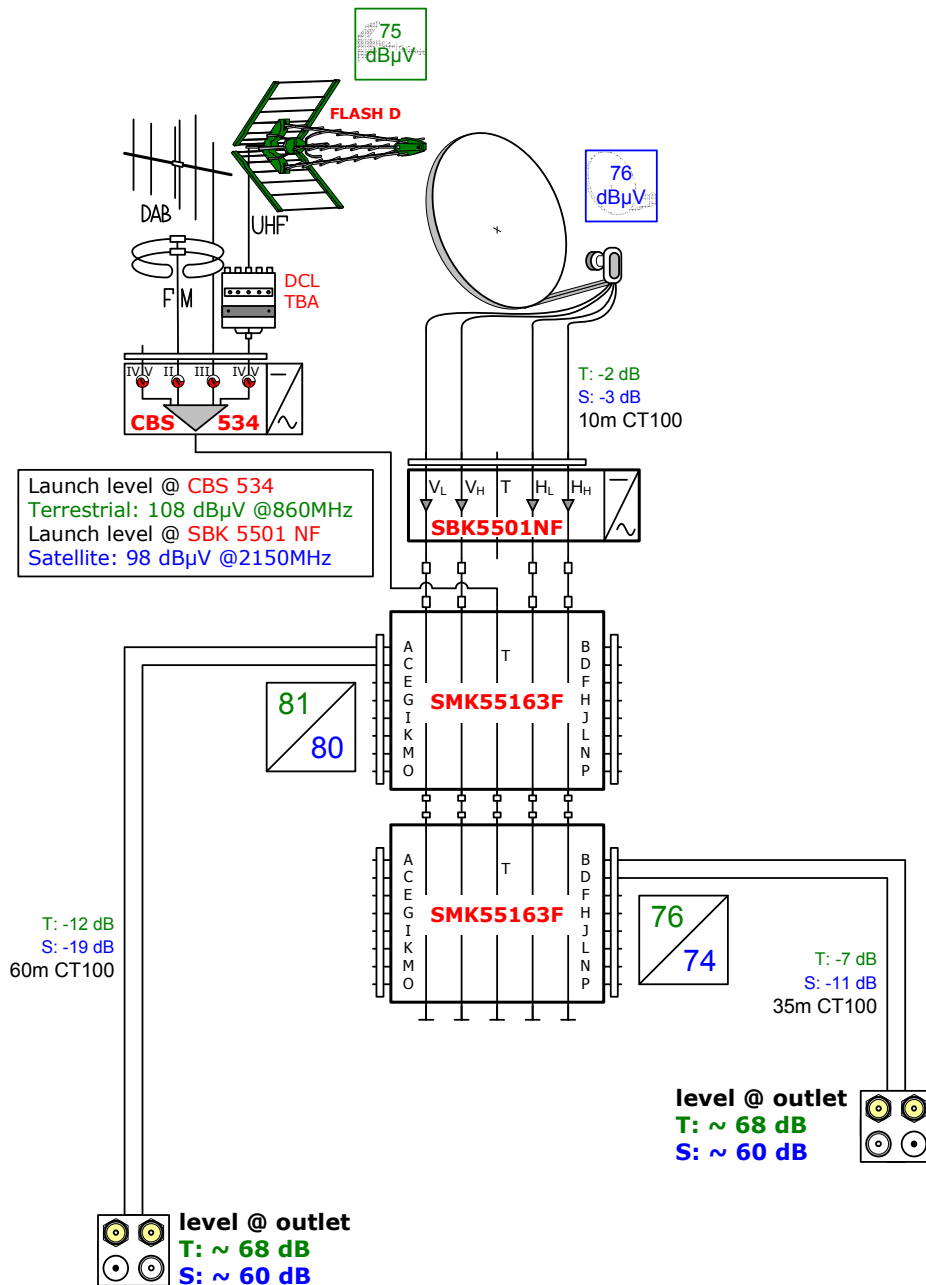

5 wire x 16 home IRS

teldis

A division of Megalith Limited
Teldis, 29a Mount Ephraim, Tunbridge
Wells, Kent TN4 8AA
Tel. (01892) 511411
www.teldis.com info@teldis.com