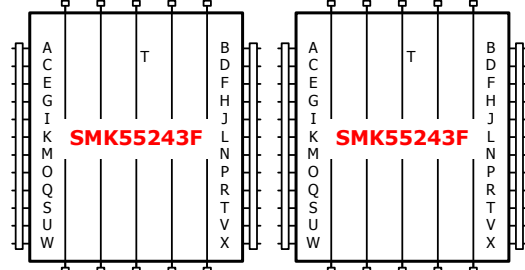

level @ outlet
T: ~70 dB
S: ~58 dB

T: -16 dB
S: -25 dB
80m CT100