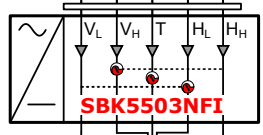

level @ outlet
T: ~70 dB
S: ~58 dB

T: -16 dB
S: -25 dB
80m CT100