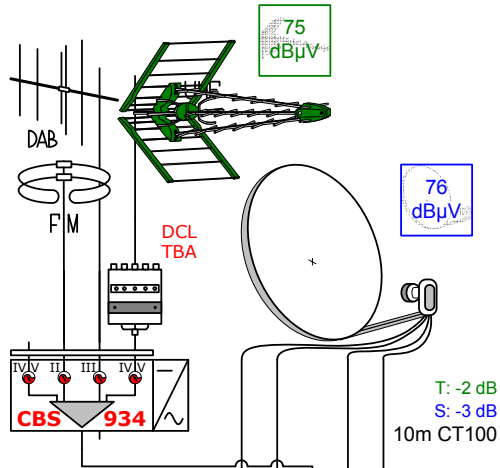

Launch level @ CBS 934
Terrestrial: 115 dBµV @860MHz
Launch level @ SBK 5501 NFI
Satellite: 98 dBµV @2150MHz