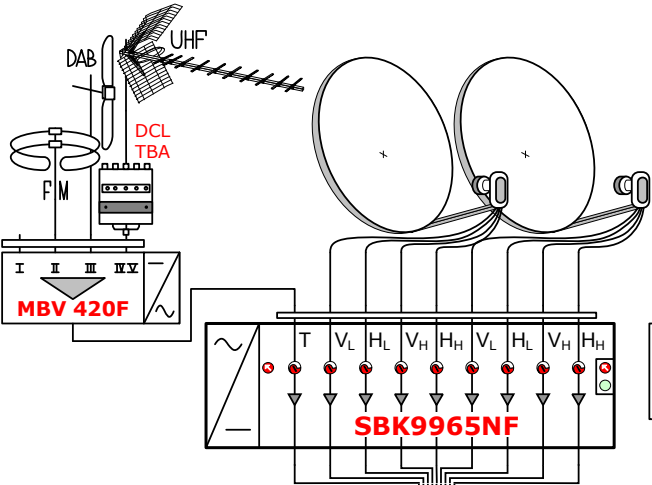

9 wire x 48 home IRS

Launch level @ **SBK 9965 NF**
Terrestrial: 112 dBμV @860MHz
Satellite: 105 dBμV @2150MHz

VTS929

SMK99169F

SMK99169F

SMK99169F

SMK99169F

SMK99169F

SMK99169F

level @ outlet
T: ~70 dB
S: ~58 dB

87 / 84

82 / 76

81 / 70

level @ outlet
T: ~70 dB
S: ~58 dB

level @ outlet
T: ~70 dB
S: ~58 dB

teldis

A division of Megalith Limited

Teldis, 29a Mount Ephraim, Tunbridge
Wells, Kent TN4 8AA
Tel. (01892) 511411
www.teldis.com info@teldis.com