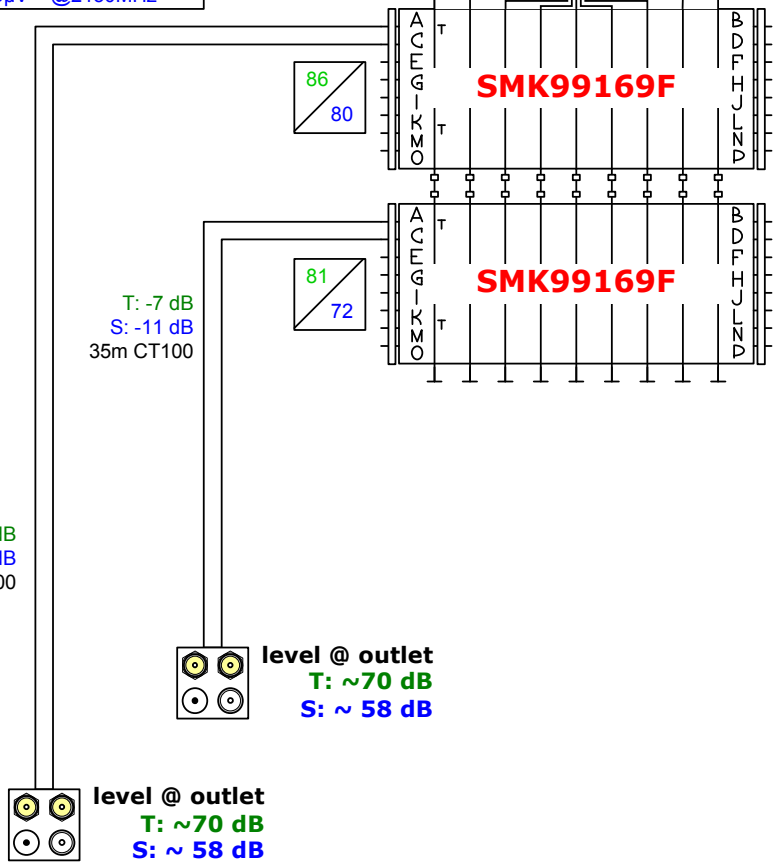

T: -12 dB
S: -19 dB
60m CT100

T: -7 dB
S: -11 dB
35m CT100

level @ outlet
T: ~70 dB
S: ~58 dB

level @ outlet
T: ~70 dB
S: ~58 dB

**9 wire x 16 home IRS
economy option**

teldis
A division of Megalith Limited

Teldis, 29a Mount Ephraim, Tunbridge
Wells, Kent TN4 8AA
Tel: (01892) 511411
www.teldis.com info@teldis.com