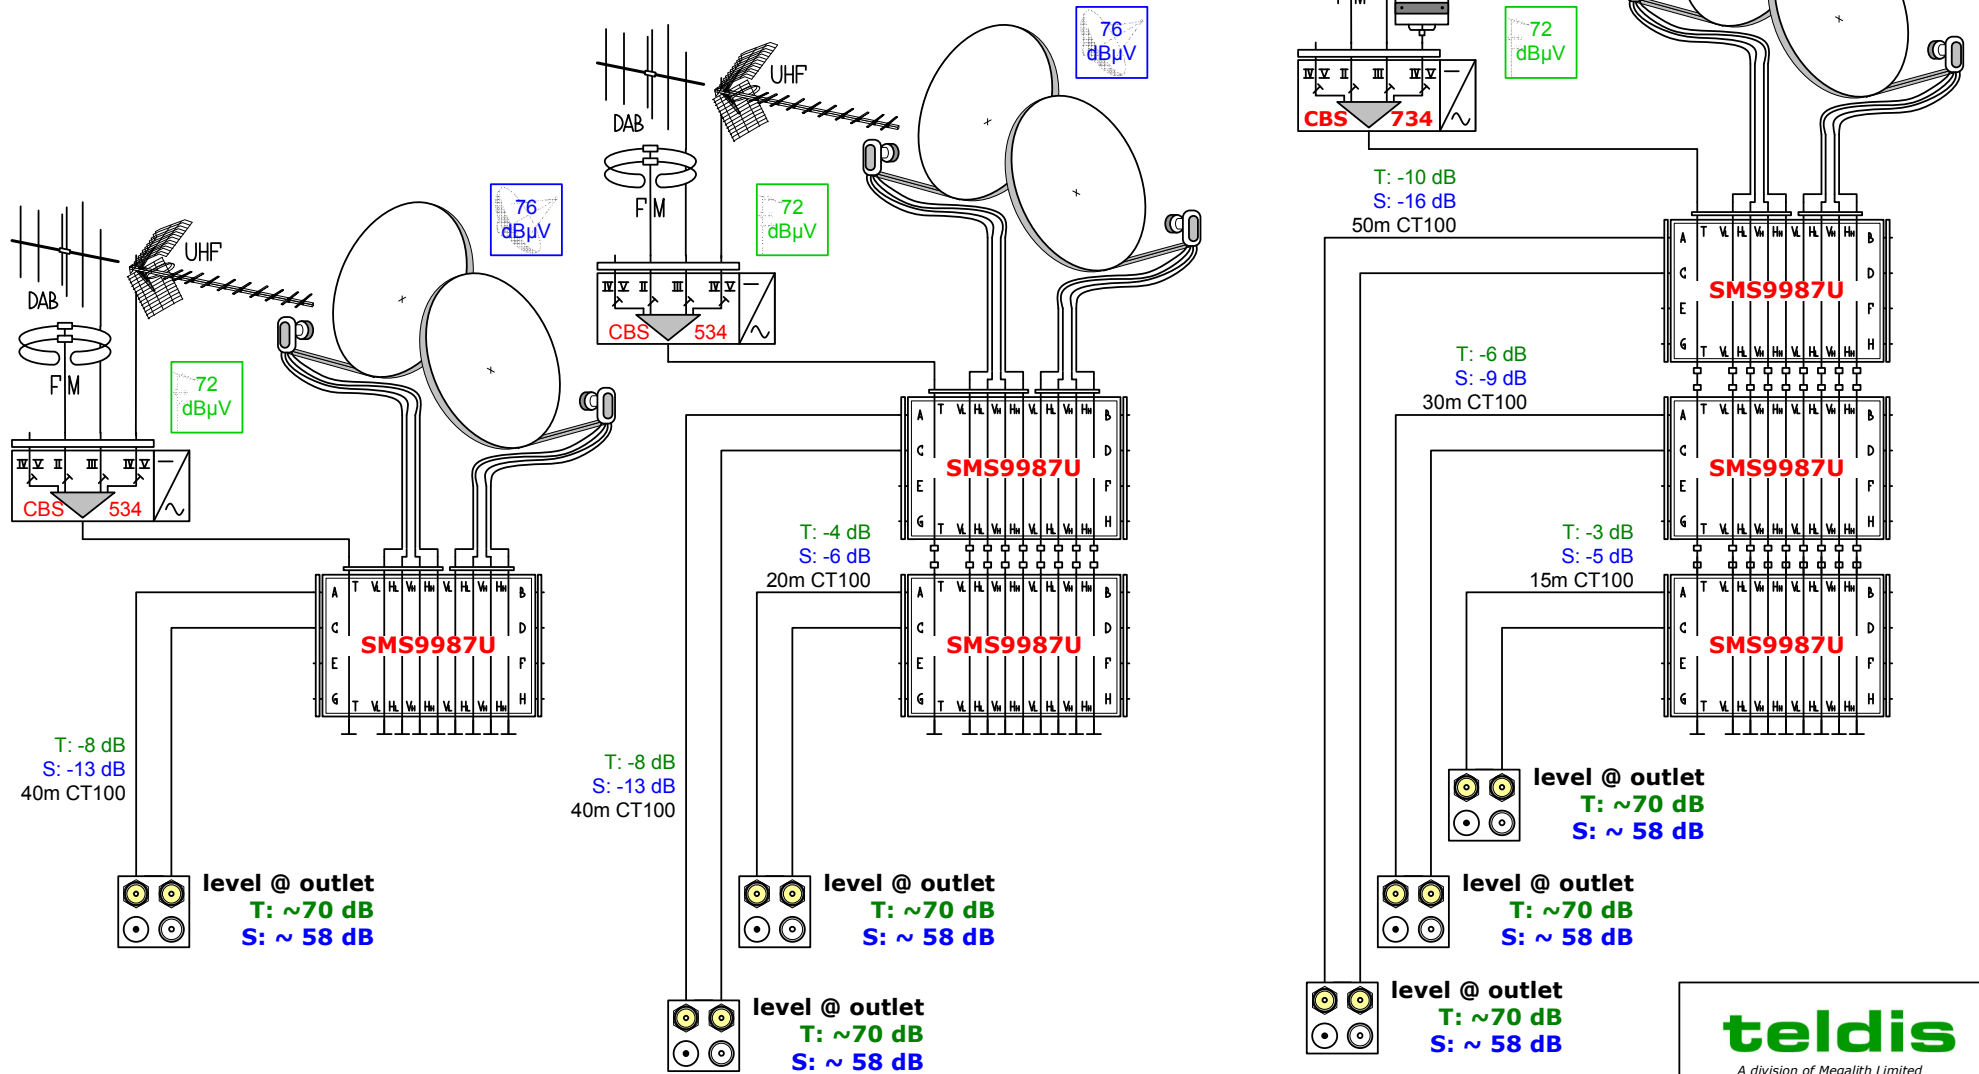

SMS9989U feature on-board attenuators for each output for adjusting levels.

SMS9987U gives you the same performance, but without attenuators.

9 wire x 4.8 and 12 home IRS

**teldis**

A division of Megalith Limited