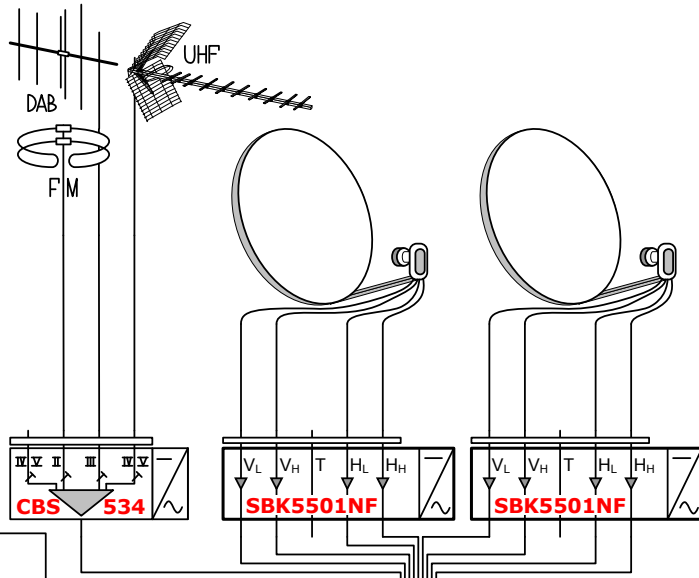

Launch level @ SBK 5501 NF
Terrestrial: 107 dB μ V @860MHz
Satellite: 96 dB μ V @2150MHz