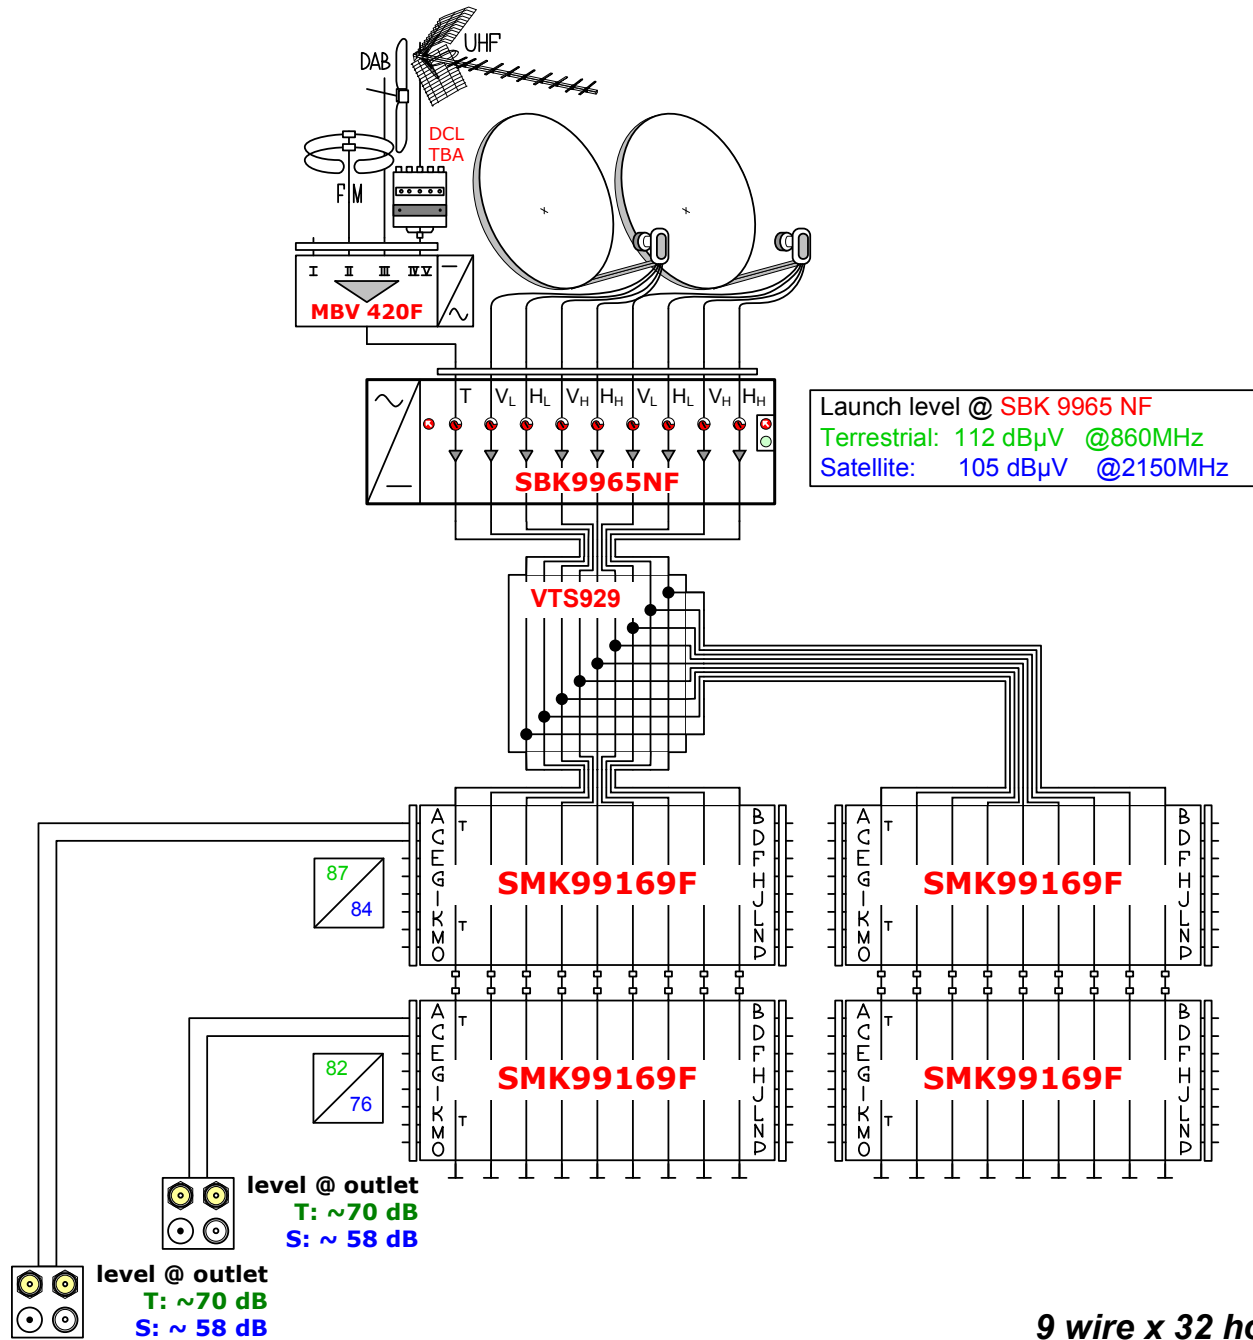

Launch level @ SBK 9965 NF
Terrestrial: 112 dBµV @860MHz
Satellite: 105 dBµV @2150MHz

level @ outlet
T: ~70 dB
S: ~58 dB

level @ outlet
T: ~70 dB
S: ~58 dB

9 wire x 32 home IRS

teldis

A division of Megalith Limited

Teldis, 29a Mount Ephraim, Tunbridge
Wells, Kent TN4 8AA
Tel. (01892) 511411
www.teldis.com info@teldis.com