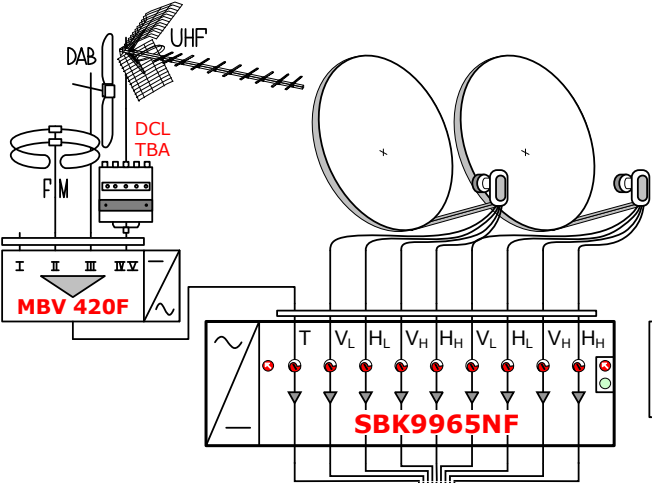

9 wire x 40 home IRS

Launch level @ **SBK 9965 NF**
Terrestrial: 112 dBμV @860MHz
Satellite: 105 dBμV @2150MHz

VTS929

SMK99169F

SMK99169F

SMK99169F

SMK99169F

SMK99169F

level @ outlet
T: ~70 dB
S: ~58 dB

level @ outlet
T: ~70 dB
S: ~58 dB

level @ outlet
T: ~70 dB
S: ~58 dB

87 / 84

82 / 76

81 / 70

teldis

A division of Megalith Limited

Teldis, 29a Mount Ephraim, Tunbridge
Wells, Kent TN4 8AA
Tel. (01892) 511411
www.teldis.com info@teldis.com