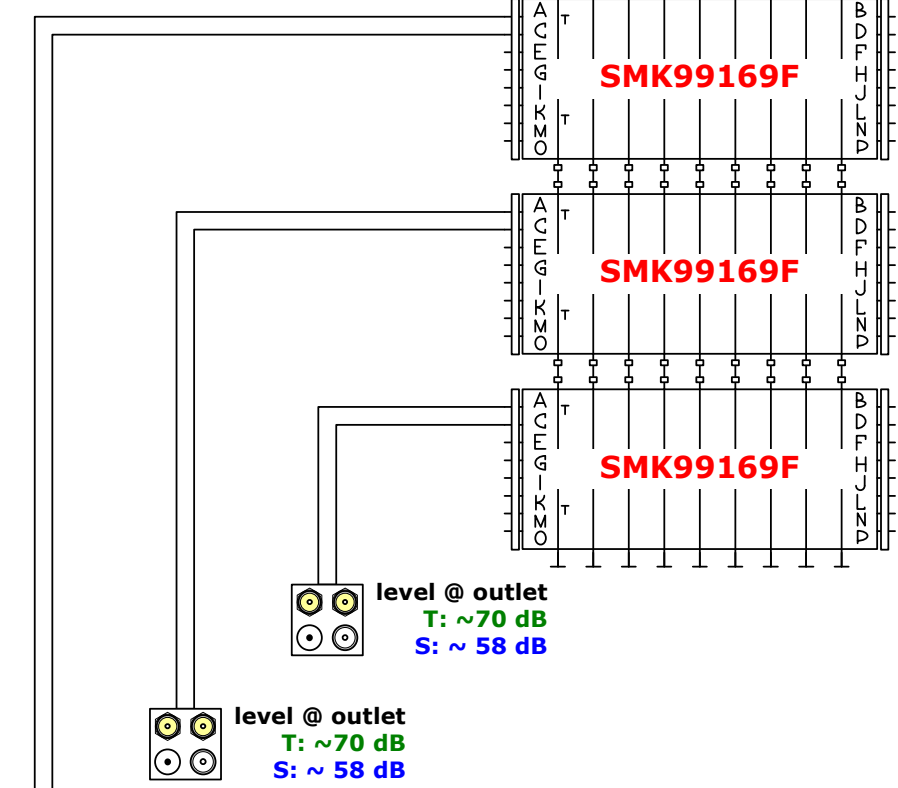

level @ outlet
T: ~70 dB
S: ~58 dB

9 wire x 24 home IRS

teldis
A division of Megalith Limited
Teldis, 29a Mount Ephraim, Tunbridge
Wells, Kent TN4 8AA
Tel: (01892) 511411
www.teldis.com info@teldis.com