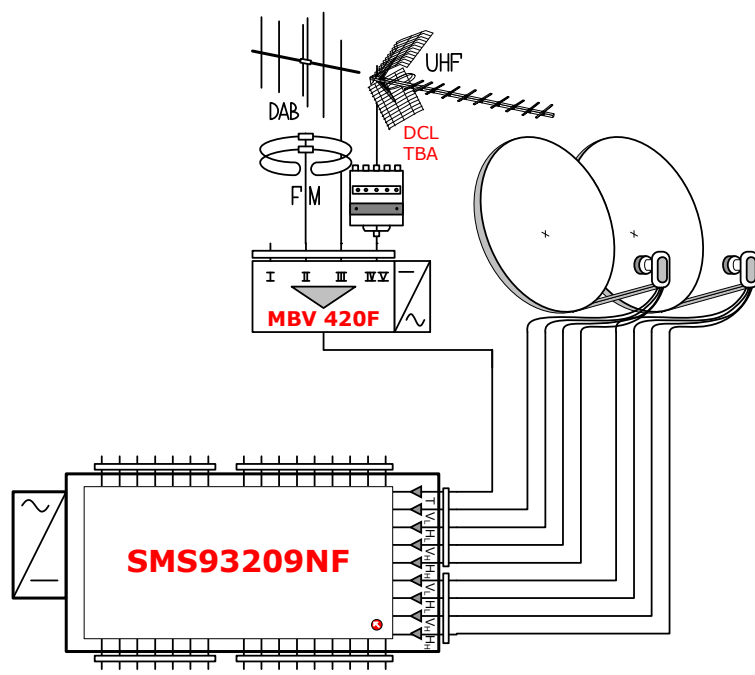

teldis

A division of Megalith Limited

Teldis, 29a Mount Ephraim, Tunbridge
Wells, Kent TN4 8AA
Tel: (01892) 511411
www.teldis.com info@teldis.com